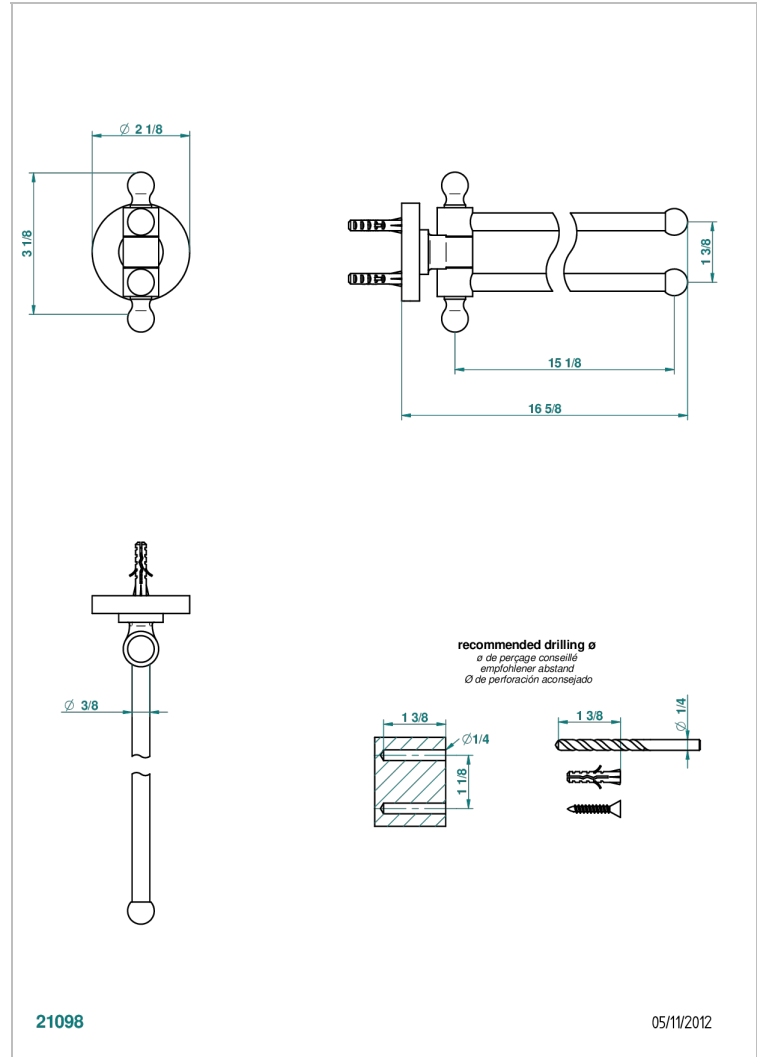

BONDI WITH LEVER

G7G-522

Double towel holder, 2 mobile rails, length: 400 mm, \varnothing 16 mm

CHARACTERISTIC

- Bondi with lever
- Double towel holder, 2 mobile rails, length: 400 mm, \varnothing 16 mm

AVAILABLE FINITIONS