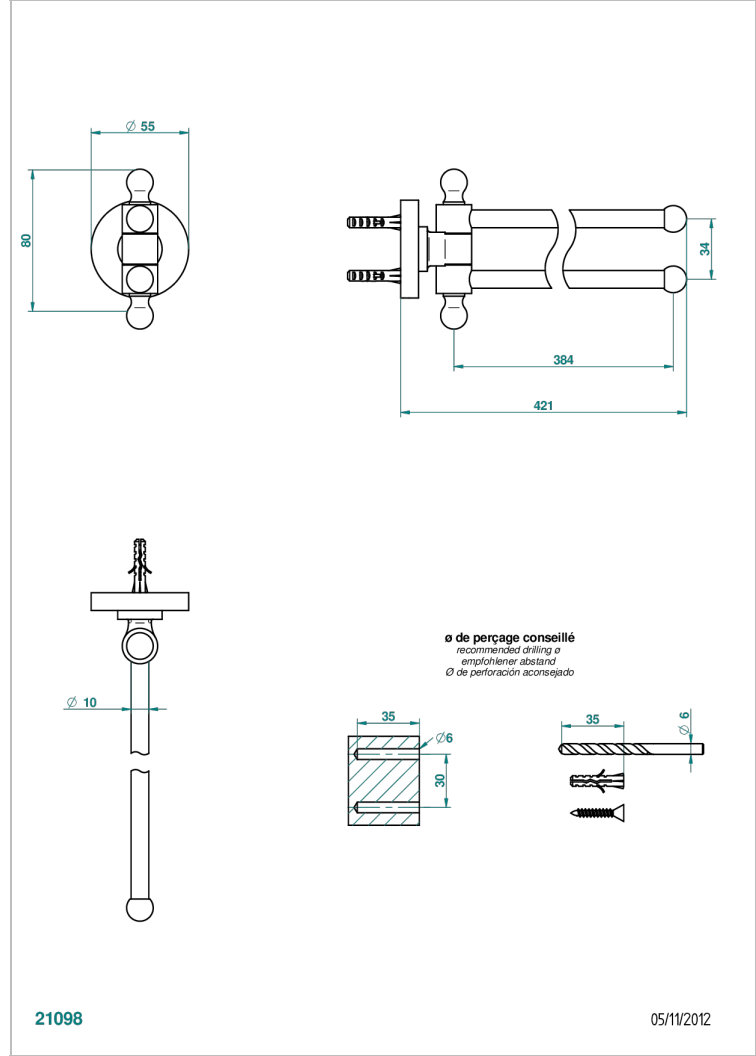

# BONDI WITH LEVER

G7G-522

Double towel holder, 2 mobile rails, length: 400 mm,  $\varnothing$  16 mm

THG<sup>®</sup>  
PARIS

## CHARACTERISTIC

- Bondi with lever
- Double towel holder, 2 mobile rails, length: 400 mm,  $\varnothing$  16 mm