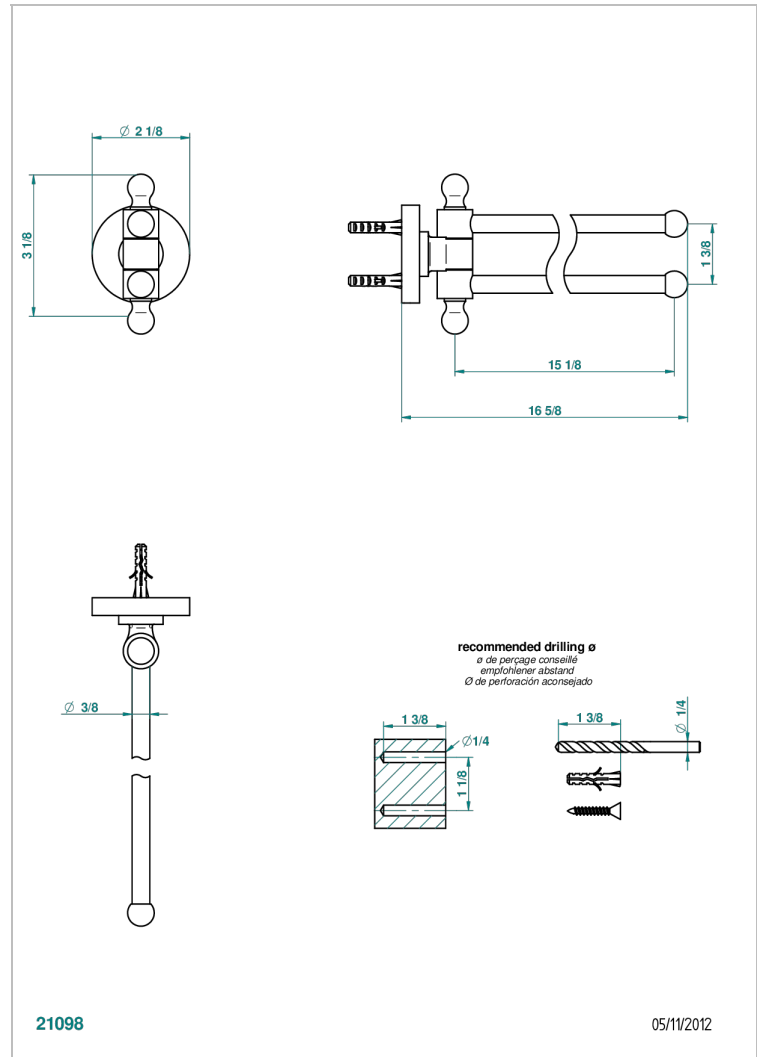

# BONDI WITH LEVER

G7G-522

Double towel holder, 2 mobile rails, length: 400 mm,  $\varnothing$  16 mm

## CHARACTERISTIC

- Bondi with lever
- Double towel holder, 2 mobile rails, length: 400 mm,  $\varnothing$  16 mm