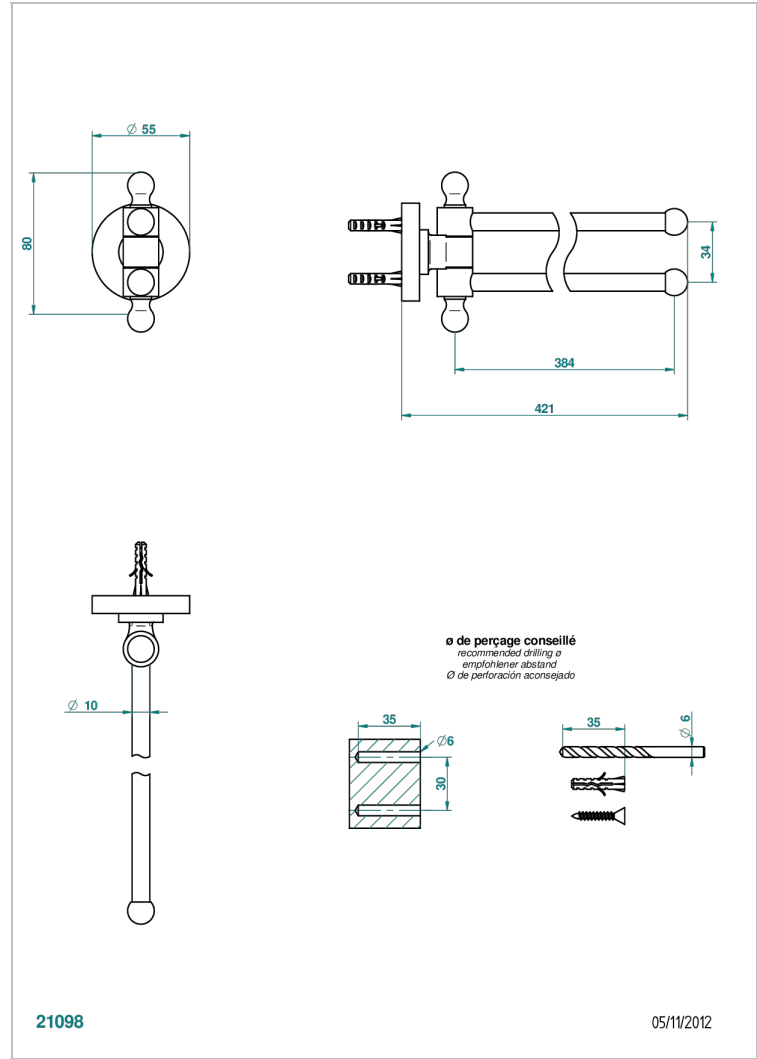

BONDI WITH LEVER

G7G-522

Double towel holder, 2 mobile rails, length: 400 mm, \varnothing 16 mm

THG[®]
PARIS

CHARACTERISTIC

- Bondi with lever
- Double towel holder, 2 mobile rails, length: 400 mm, \varnothing 16 mm

AVAILABLE FINITIONS

Antique nickel - H28
Black ceram - D30
Blush PVD - H62
Brass color PVD - H49
Brown bronze color PVD - F33
Gold color PVD - H52

Graphite PVD - H64
Lacquered light bronze - D01
Matt Umber PVD - H67
Matt blush PVD - H60
Matt brass color PVD - H50
Matt brown bronze color PVD - F34