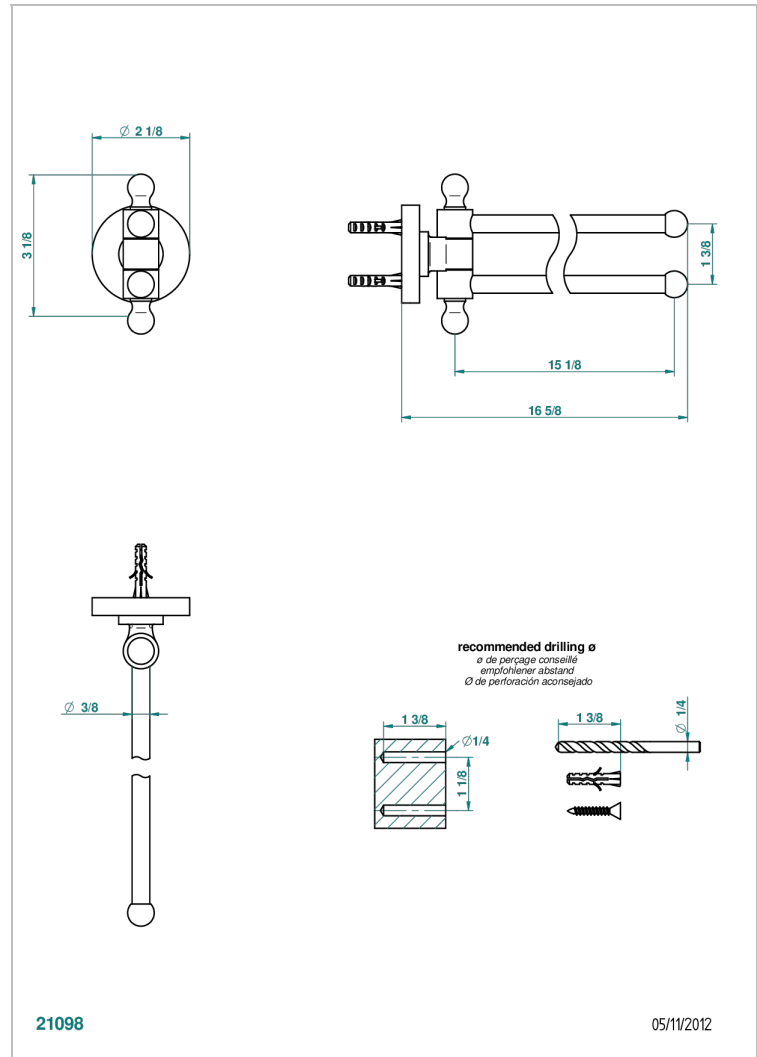

BONDI WITH LEVER

G7G-522

Double towel holder, 2 mobile rails, length: 400 mm, \varnothing 16 mm

CHARACTERISTIC

- Bondi with lever
- Double towel holder, 2 mobile rails, length: 400 mm, \varnothing 16 mm

AVAILABLE FINITIONS