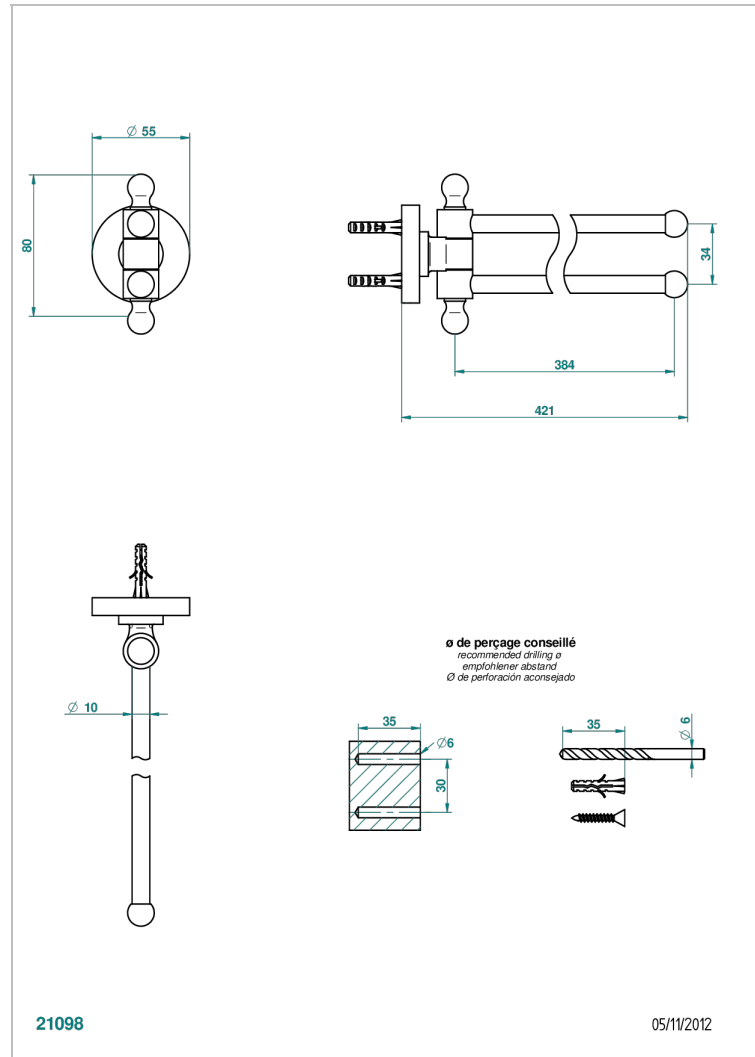

# SPIRIT WITH LEVER HANDLES

G58-522

Towel bar 15 3/4" long, double swivel

## CHARACTERISTIC

- Spirit with lever handles
- Towel bar 15 3/4" long, double swivel