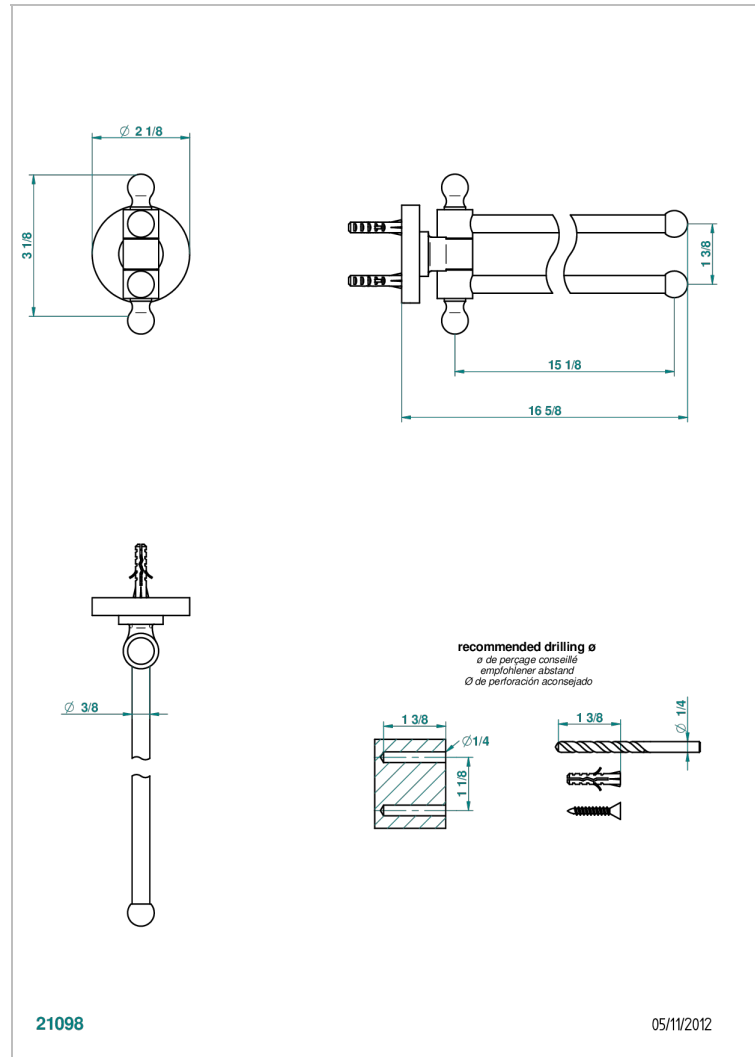

SPIRIT WITH LEVER HANDLES

G58-522

Towel bar 15 3/4" long, double swivel

CHARACTERISTIC

- Spirit with lever handles
- Towel bar 15 3/4" long, double swivel

AVAILABLE FINITIONS

Black ceram - D30
Blush PVD - H62
Brass color PVD - H49
Brown bronze color PVD - F33
Chrome polished - A02
Chrome polished / gold polished - G02