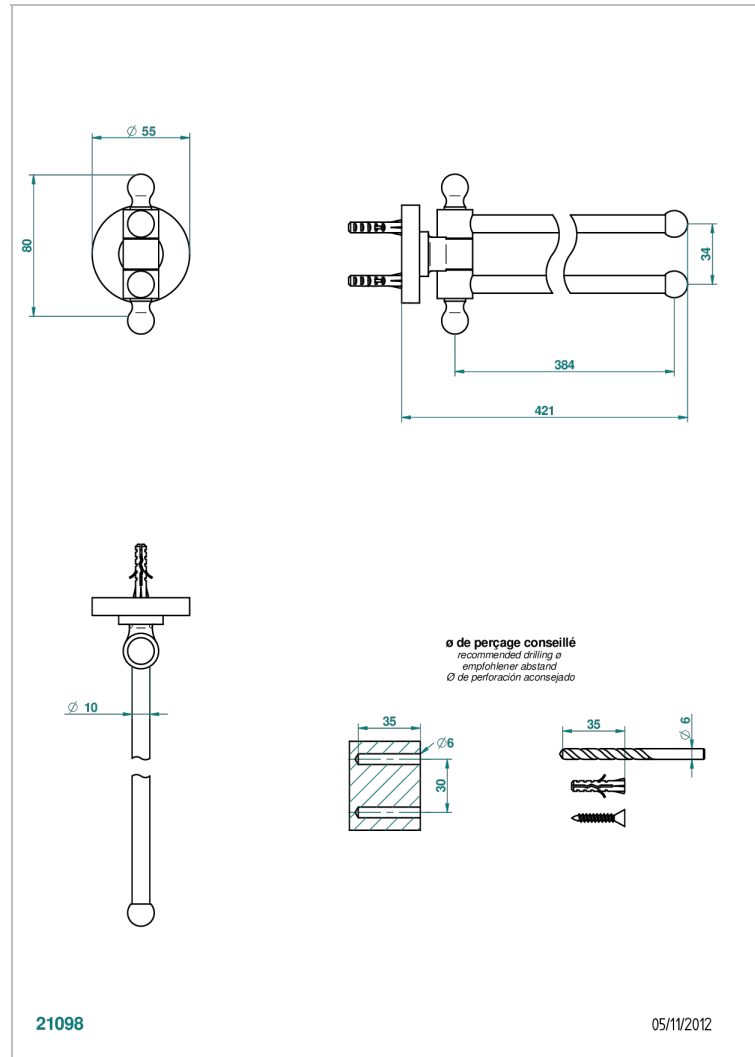

# BAMBOU CLEAR CRYSTAL

A35-522

Towel bar 15 3/4" long, double swivel

## CHARACTERISTIC

- BamboU Clear crystal
- Towel bar 15 3/4" long, double swivel