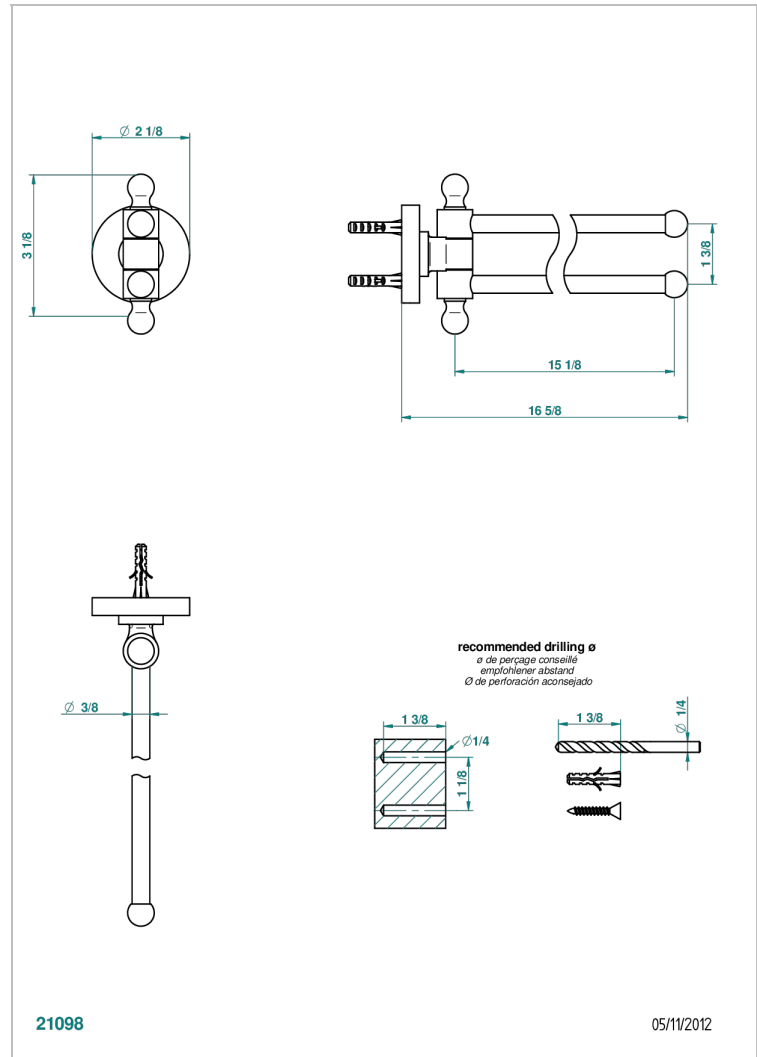

BAMBOU CLEAR CRYSTAL

A35-522

Towel bar 15 3/4" long, double swivel

THG[®]
PARIS

CHARACTERISTIC

- Bambou Clear crystal
- Towel bar 15 3/4" long, double swivel

AVAILABLE FINITIONS

Black ceram - D30
Blush PVD - H62
Brass color PVD - H49
Brown bronze color PVD - F33
Chrome polished - A02
Chrome polished / gold polished - G02