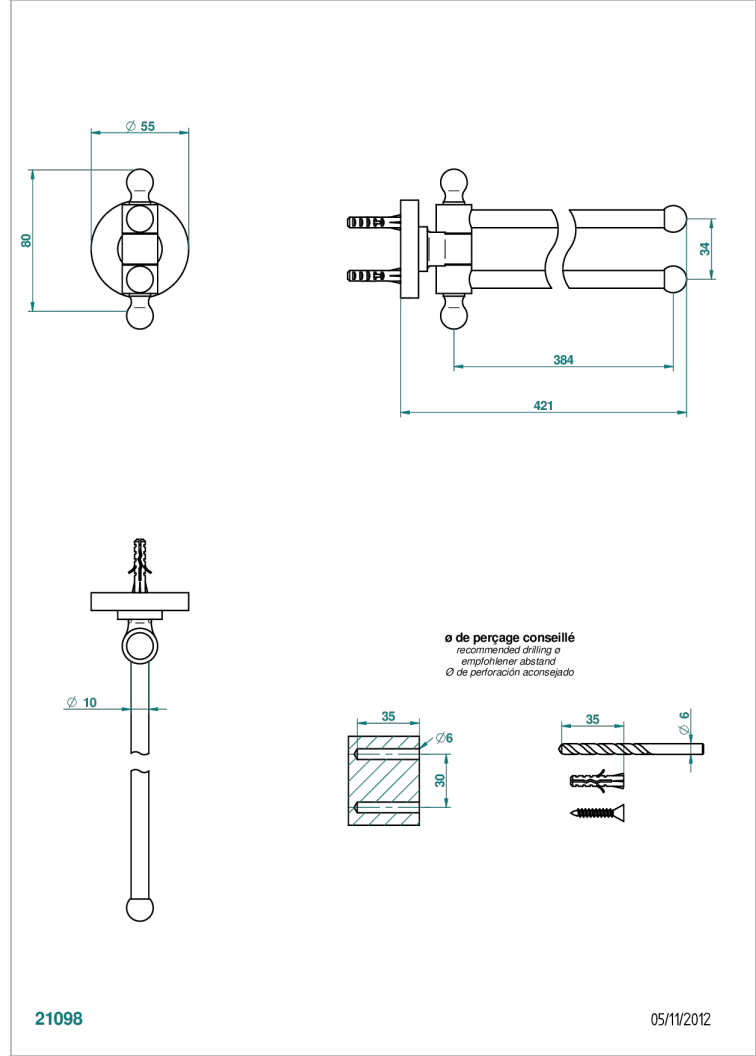

BAMBOU CLEAR CRYSTAL

A35-522

Double towel holder, 2 mobile rails, length: 400 mm, \varnothing 16 mm

THG[®]
PARIS

CHARACTERISTIC

- BamboU Clear crystal
- Double towel holder, 2 mobile rails, length: 400 mm, \varnothing 16 mm

AVAILABLE FINITIONS

Antique nickel - H28
Black ceram - D30
Blush PVD - H62
Brass color PVD - H49
Brown bronze color PVD - F33
Gold color PVD - H52

Graphite PVD - H64
Lacquered light bronze - D01
Matt Umber PVD - H67
Matt blush PVD - H60
Matt brass color PVD - H50
Matt brown bronze color PVD - F34