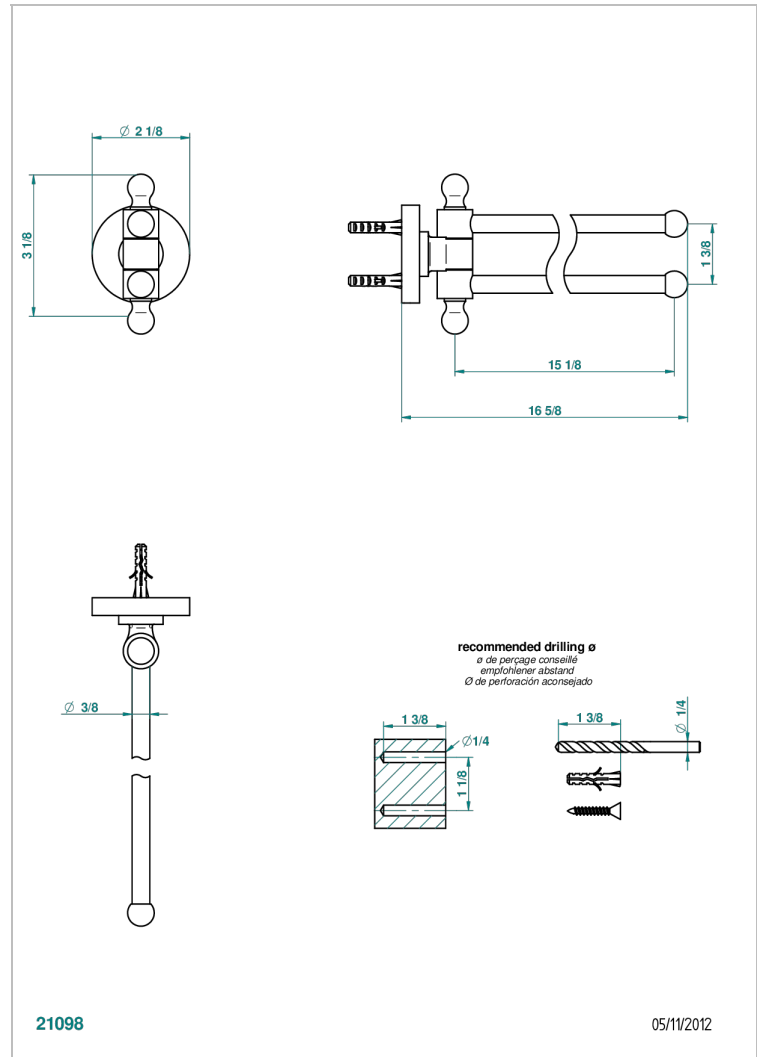

BAMBOU CLEAR CRYSTAL

A35-522

Double towel holder, 2 mobile rails, length: 400 mm, ø 16 mm

THG[®]
PARIS

CHARACTERISTIC

- Bambo Clear crystal
- Double towel holder, 2 mobile rails, length: 400 mm, ø 16 mm

AVAILABLE FINITIONS