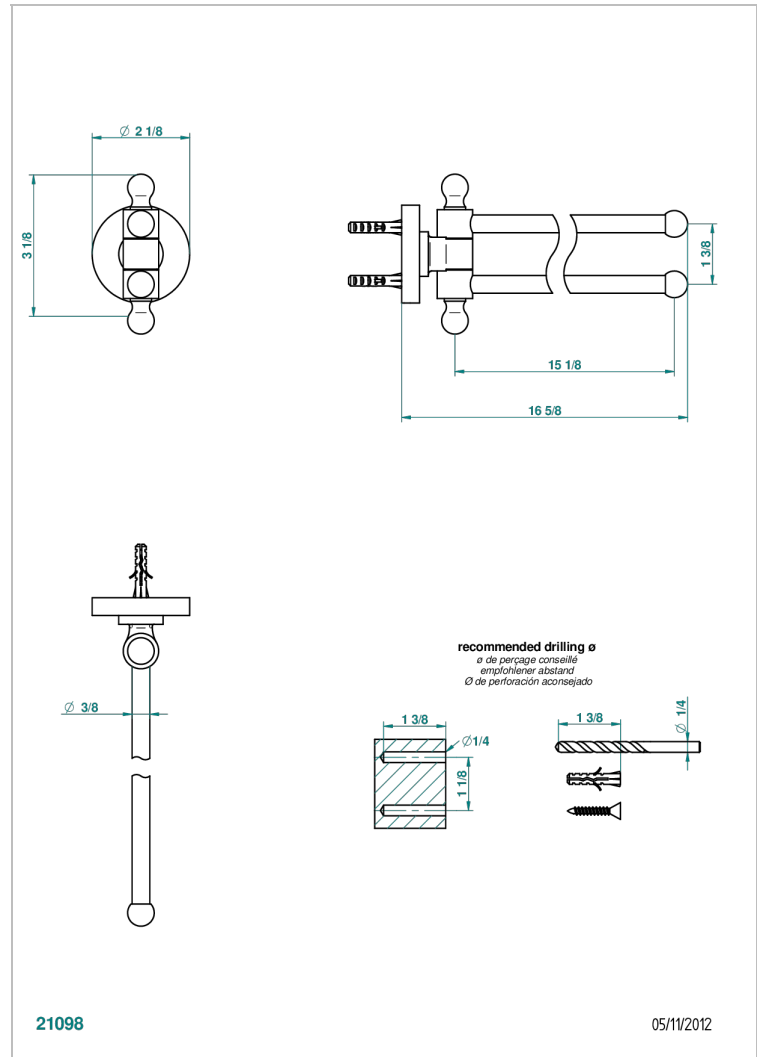

# BAMBOU CLEAR CRYSTAL

A35-522

Double towel holder, 2 mobile rails, length: 400 mm, ø 16 mm

THG<sup>®</sup>  
PARIS

## CHARACTERISTIC

- Bambou Clear crystal
- Double towel holder, 2 mobile rails, length: 400 mm, ø 16 mm