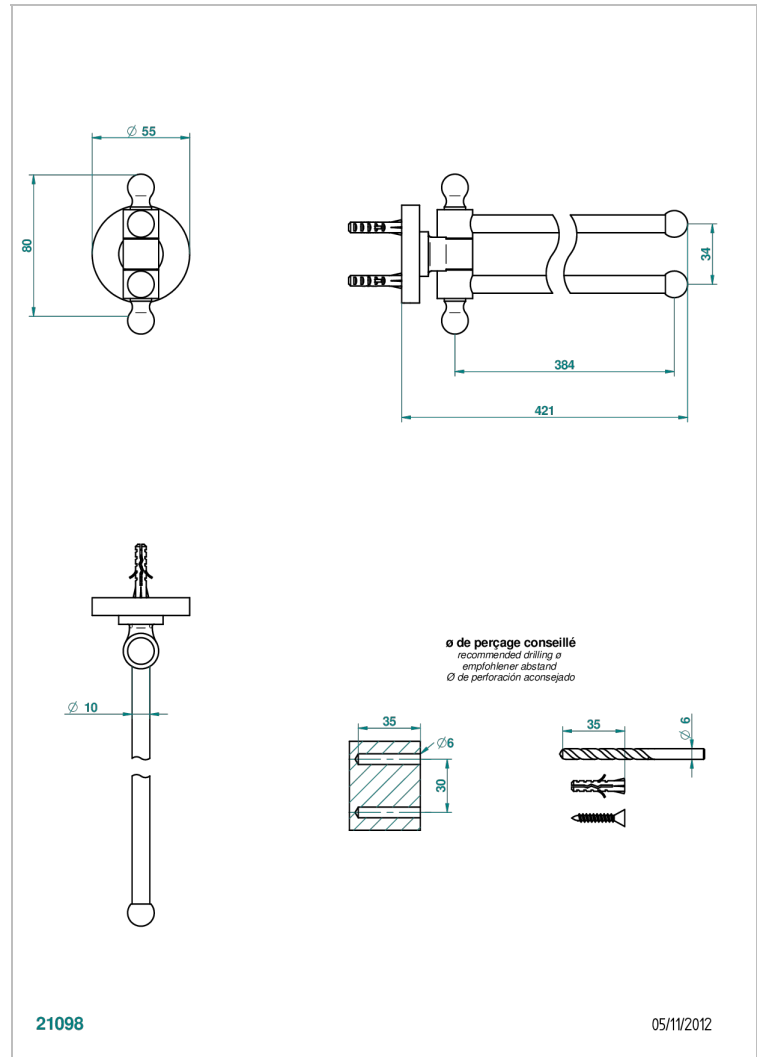

BAMBOU AMBER CRYSTAL

A34-522

Towel bar 15 3/4" long, double swivel

THG[®]
PARIS

CHARACTERISTIC

- BamboU Amber crystal
- Towel bar 15 3/4" long, double swivel

AVAILABLE FINITIONS

Black ceram - D30
Blush PVD - H62
Brass color PVD - H49
Brown bronze color PVD - F33
Chrome polished - A02
Chrome polished / gold polished - G02

Copper antique matt, coated - H07
Gold color PVD - H52
Gold mat - F07
Gold polished - F01
Graphite PVD - H64
Light coated bronze - D01

Matt Umber PVD - H67
Matt blush PVD - H60
Matt brass color PVD - H50
Matt brown bronze color PVD - F34
Matt chrome (American satin) - C02
Matt gold color PVD - H53

Matt graphite PVD - H65
Matt nickel (American satin) - C01
Matt nickel color PVD - H56
Nickel antique / Sovereign - H28
Nickel color PVD - H55
Nickel polished - B01

Soft gold - F30
Soft matt gold - F31
Umber PVD - H66