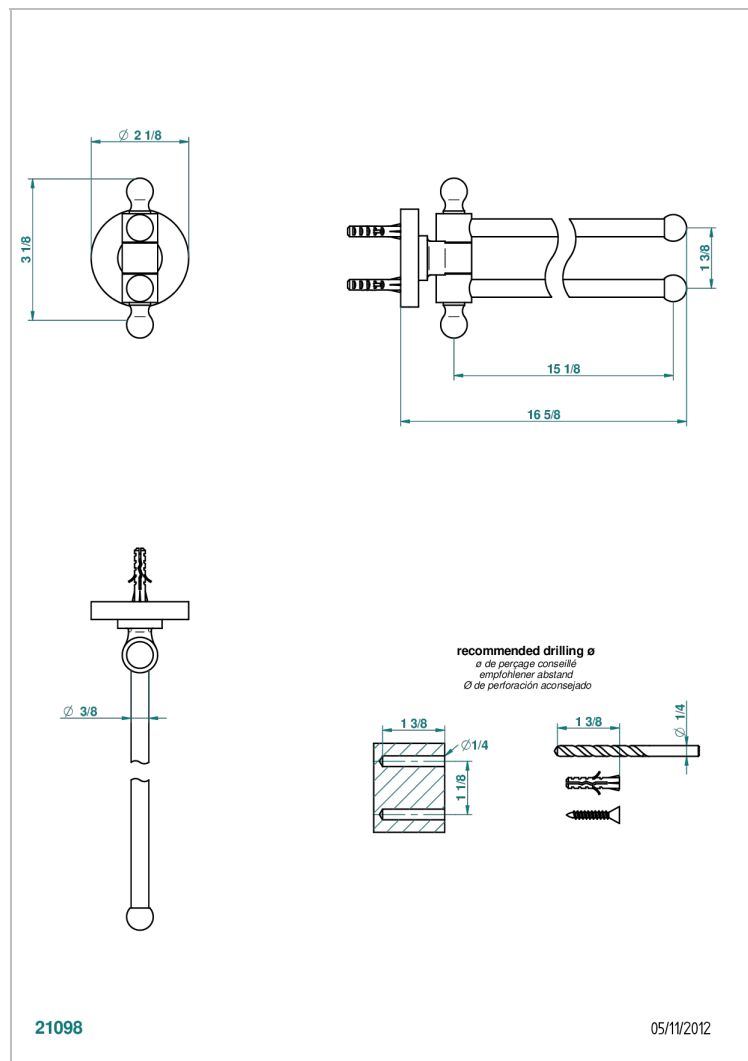

BAMBOU AMBER CRYSTAL

A34-522

Towel bar 15 3/4" long, double swivel

CHARACTERISTIC

- BamboU Amber crystal
- Towel bar 15 3/4" long, double swivel

AVAILABLE FINITIONS

Black ceram - D30
 Blush PVD - H62
 Brass color PVD - H49
 Brown bronze color PVD - F33
 Chrome polished - A02
 Chrome polished / gold polished - G02