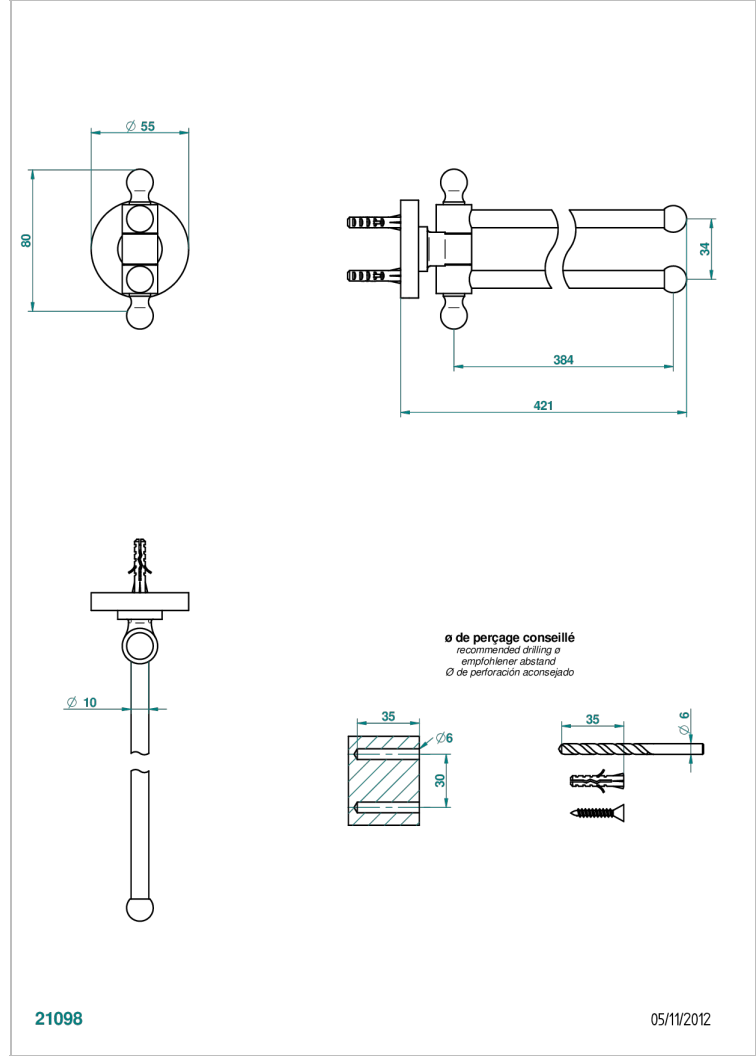

# BAMBOU AMBER CRYSTAL

A34-522

Double towel holder, 2 mobile rails, length: 400 mm,  $\varnothing$  16 mm

THG<sup>®</sup>  
PARIS

## CHARACTERISTIC

- BamboU Amber crystal
- Double towel holder, 2 mobile rails, length: 400 mm,  $\varnothing$  16 mm