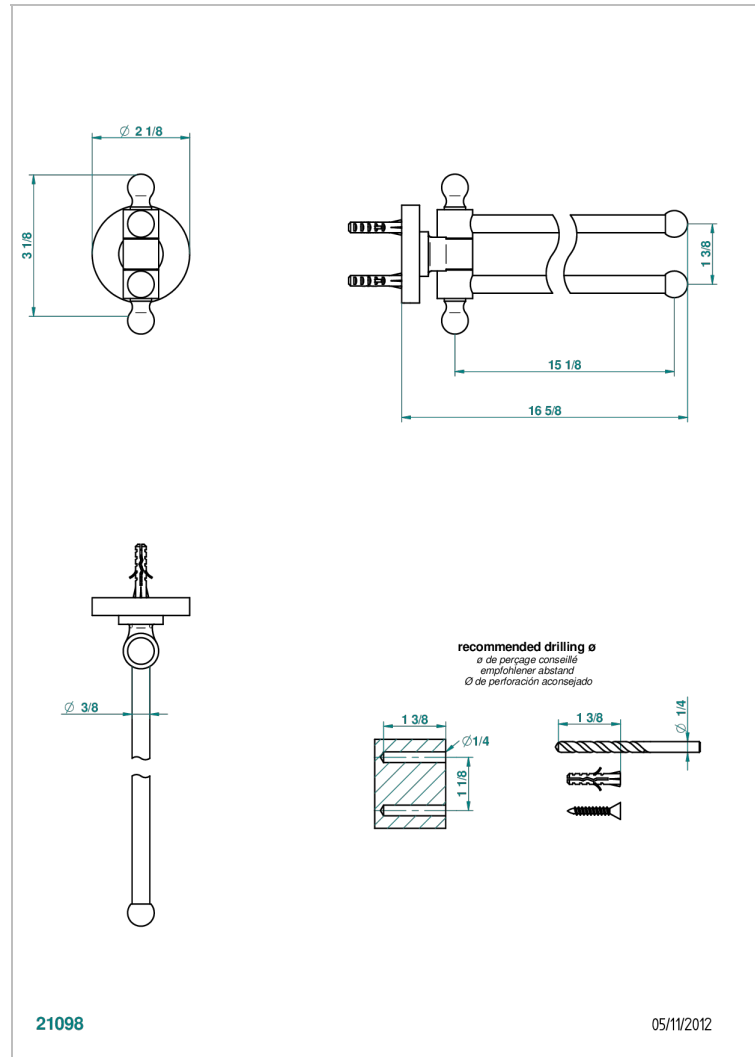

# BAMBOU AMBER CRYSTAL

A34-522

Double towel holder, 2 mobile rails, length: 400 mm, ø 16 mm

THG<sup>®</sup>  
PARIS

## CHARACTERISTIC

- BamboU Amber crystal
- Double towel holder, 2 mobile rails, length: 400 mm, ø 16 mm