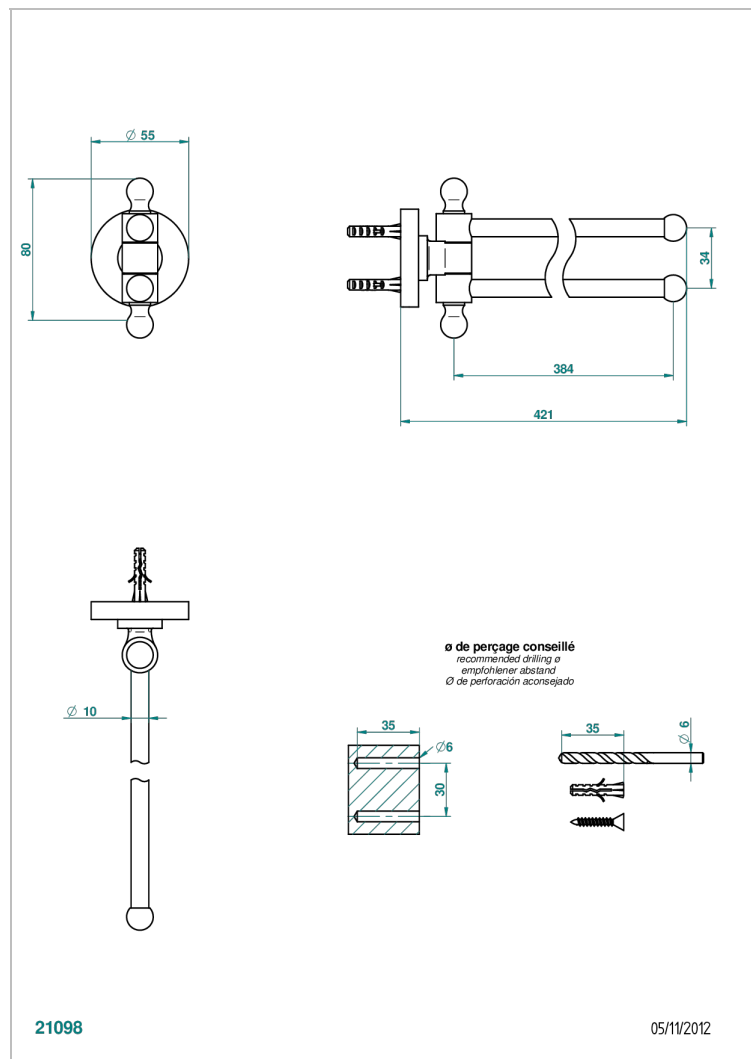

BAMBOU BLACK CRYSTAL

A33-522

Towel bar 15 3/4" long, double swivel

CHARACTERISTIC

- Bambou Black crystal
- Towel bar 15 3/4" long, double swivel

AVAILABLE FINITIONS

Black ceram - D30
Blush PVD - H62
Brass color PVD - H49
Brown bronze color PVD - F33
Chrome polished - A02
Chrome polished / gold polished - G02