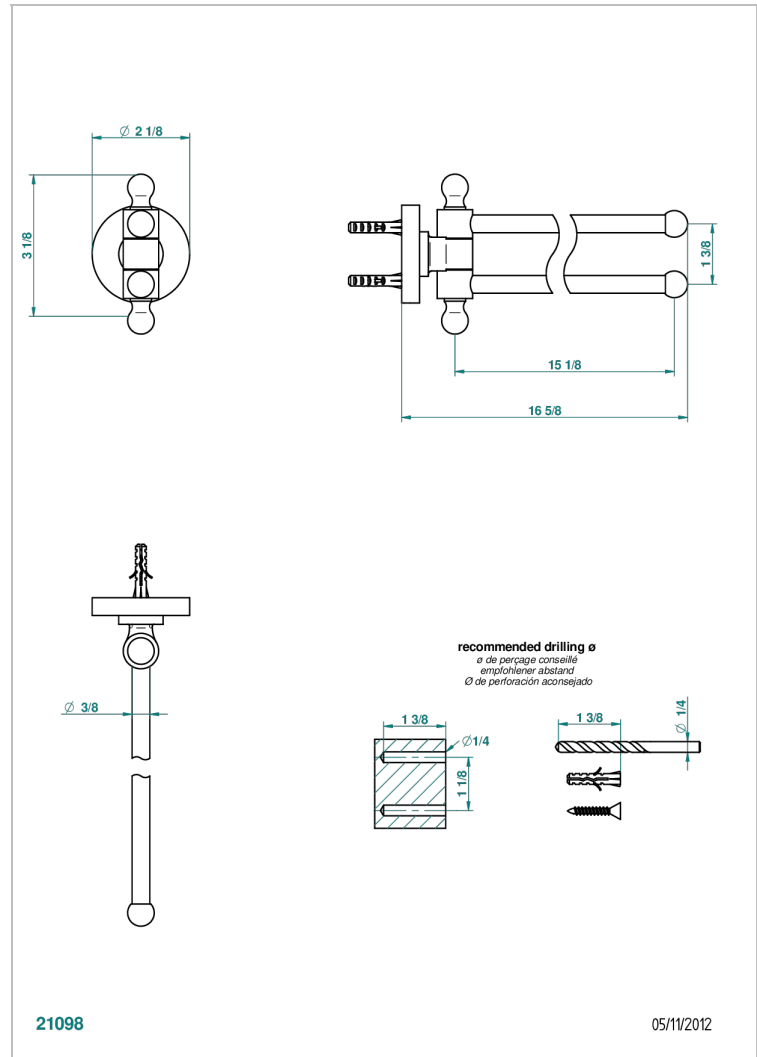

# BAMBOU BLACK CRYSTAL

A33-522

Towel bar 15 3/4" long, double swivel

THG<sup>®</sup>  
PARIS

## CHARACTERISTIC

- Bambou Black crystal
- Towel bar 15 3/4" long, double swivel