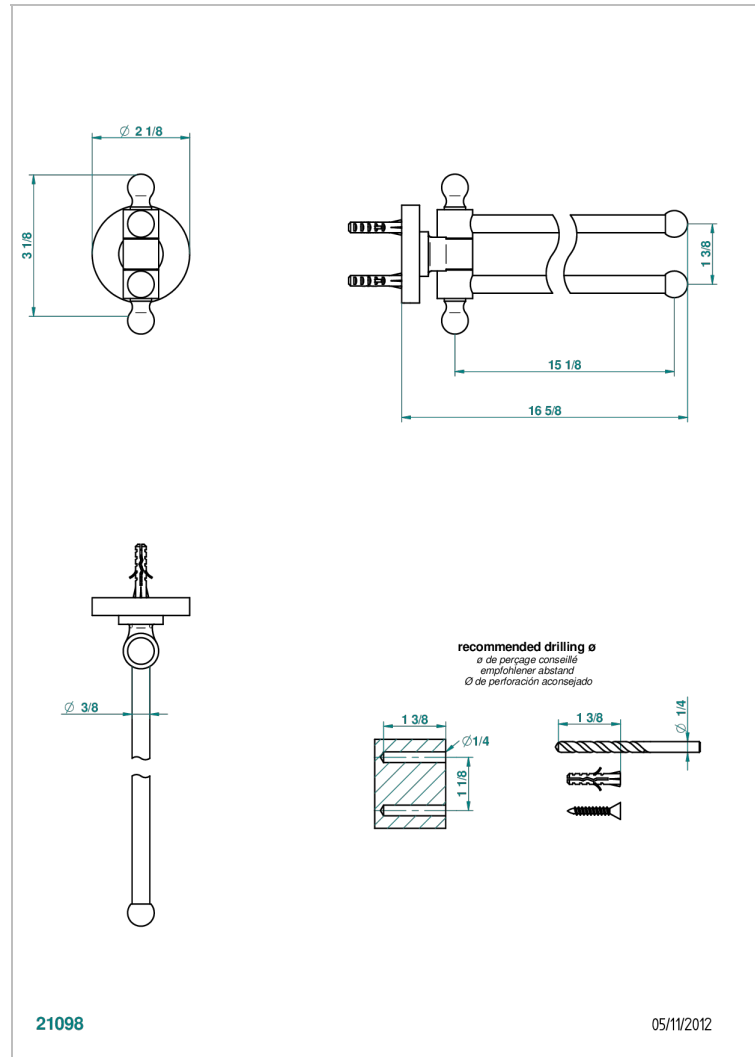

# BAMBOU BLACK CRYSTAL

A33-522

Double towel holder, 2 mobile rails, length: 400 mm, ø 16 mm

THG<sup>®</sup>  
PARIS

## CHARACTERISTIC

- Bambou Black crystal
- Double towel holder, 2 mobile rails, length: 400 mm, ø 16 mm