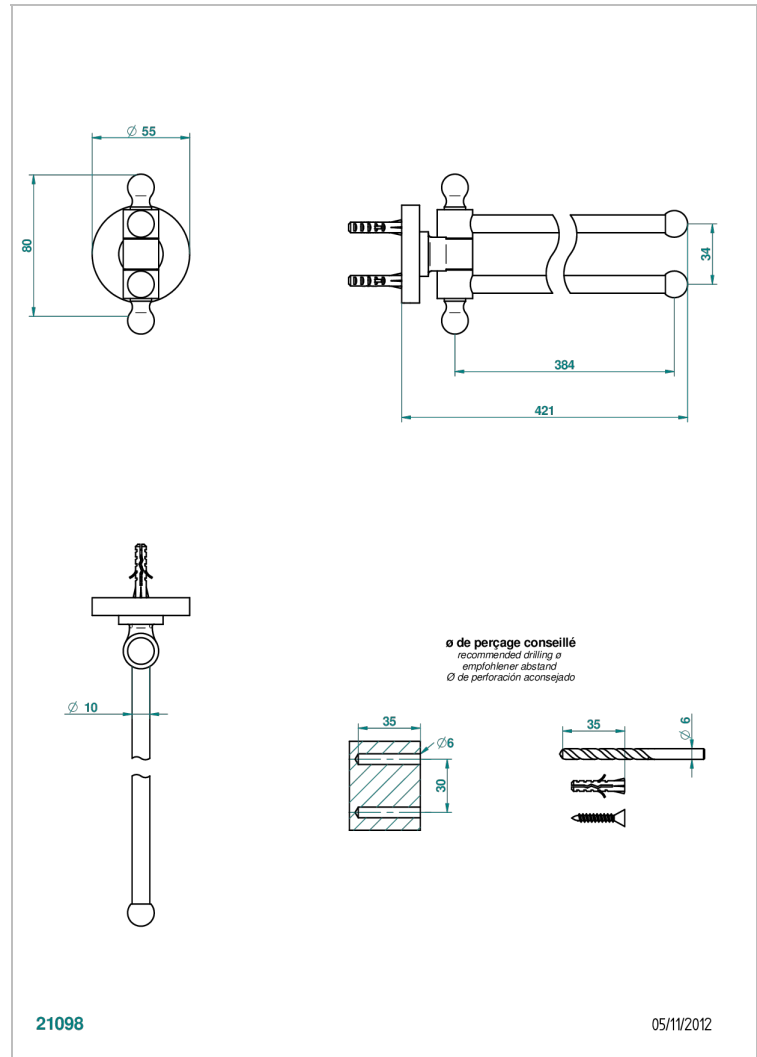

# BAMBOU BLACK CRYSTAL

A33-522

Double towel holder, 2 mobile rails, length: 400 mm,  $\varnothing$  16 mm

THG<sup>®</sup>  
PARIS

## CHARACTERISTIC

- BamboU Black crystal
- Double towel holder, 2 mobile rails, length: 400 mm,  $\varnothing$  16 mm