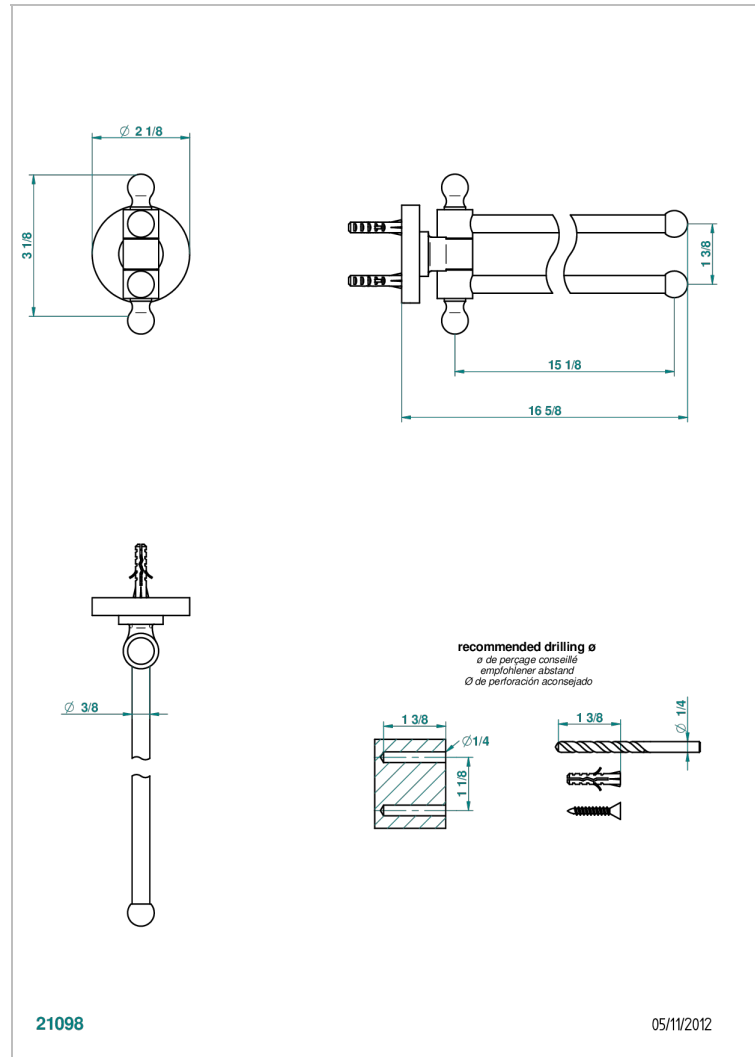

BAMBOU BLACK CRYSTAL

A33-522

Double towel holder, 2 mobile rails, length: 400 mm, ø 16 mm

THG[®]
PARIS

CHARACTERISTIC

- Bambou Black crystal
- Double towel holder, 2 mobile rails, length: 400 mm, ø 16 mm

AVAILABLE FINITIONS