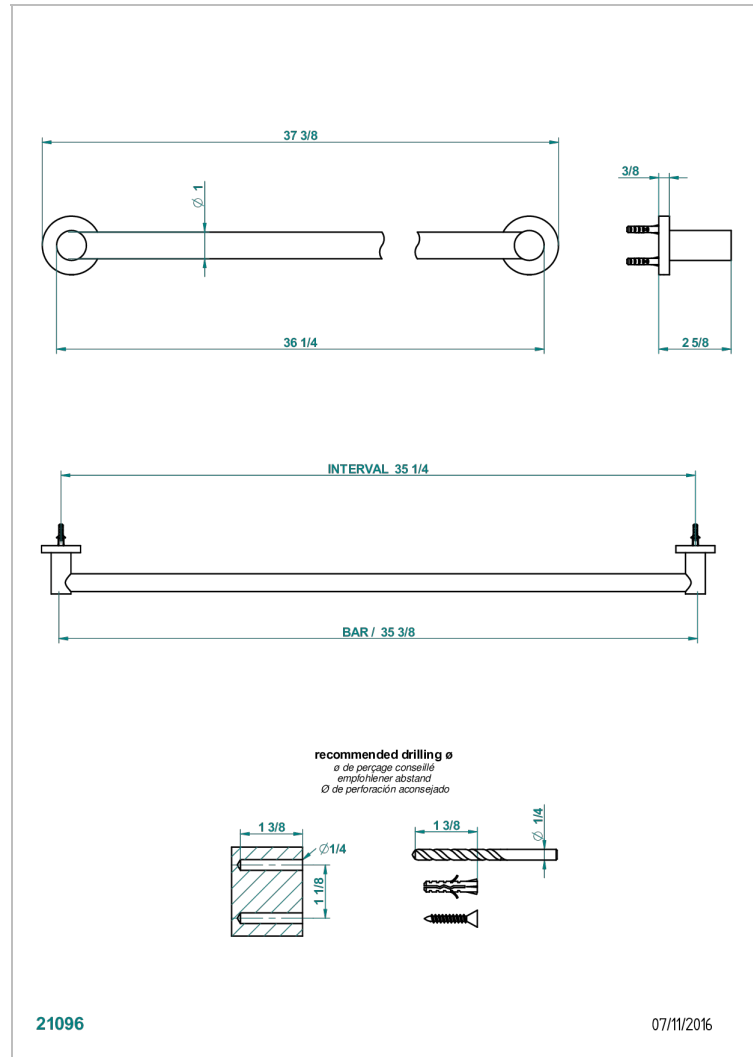

SYSTEM SMOOTH METAL WITH LEVER

G9B-526

Toallero lg 900 mm

THG[®]
PARIS

21096

07/11/2016

CARACTERÍSTICAS

- System Smooth Metal with lever
- Toallero lg 900 mm