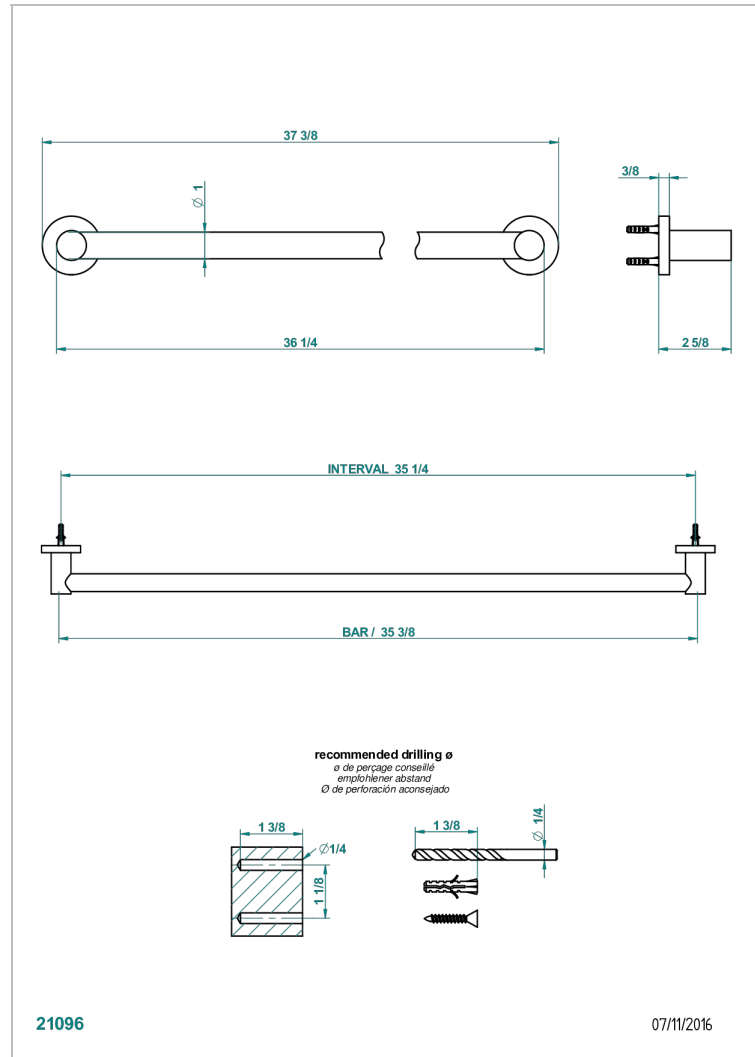

SYSTEM SMOOTH METAL WITH LEVER

G9B-526

Bath towel holder, length: 900 mm

THG[®]
PARIS

CHARACTERISTIC

- System Smooth Metal with lever
- Bath towel holder, length: 900 mm

AVAILABLE FINITIONS

Antique nickel - H28
Black ceram - D30
Blush PVD - H62
Brass color PVD - H49
Brown bronze color PVD - F33
Gold color PVD - H52