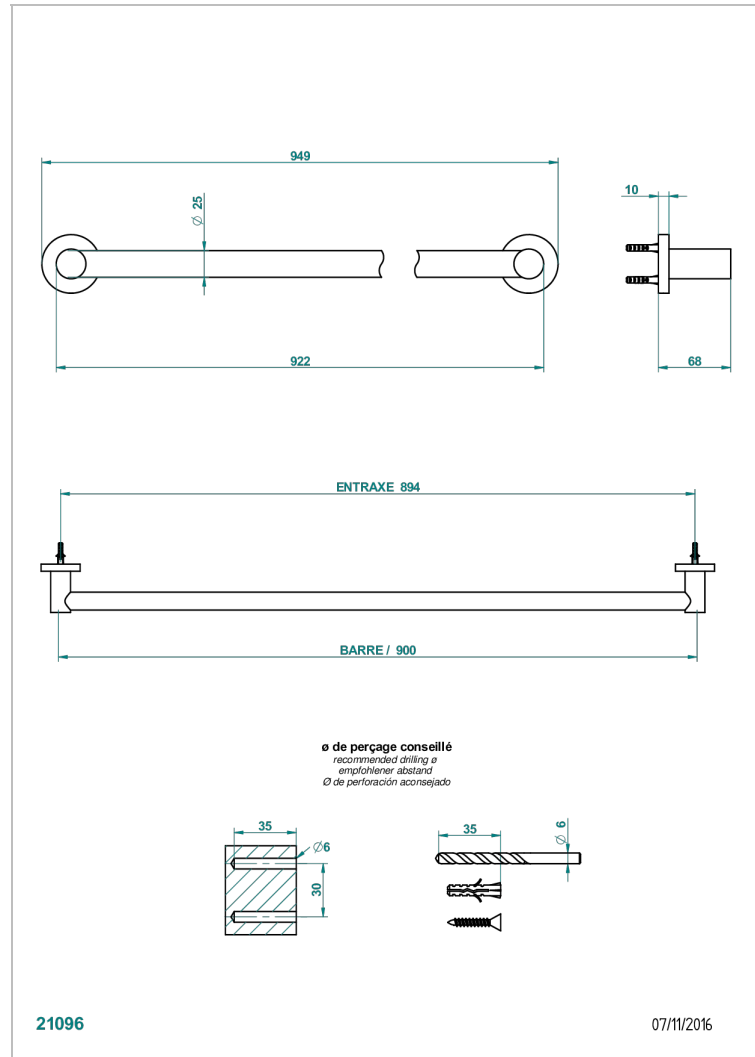

# SYSTEM SMOOTH METAL WITH LEVER

G9B-526

Badetuchstange 900 mm

THG<sup>®</sup>  
PARIS

## EIGENSCHAFTEN

- System Smooth Metal with lever
- Badetuchstange 900 mm