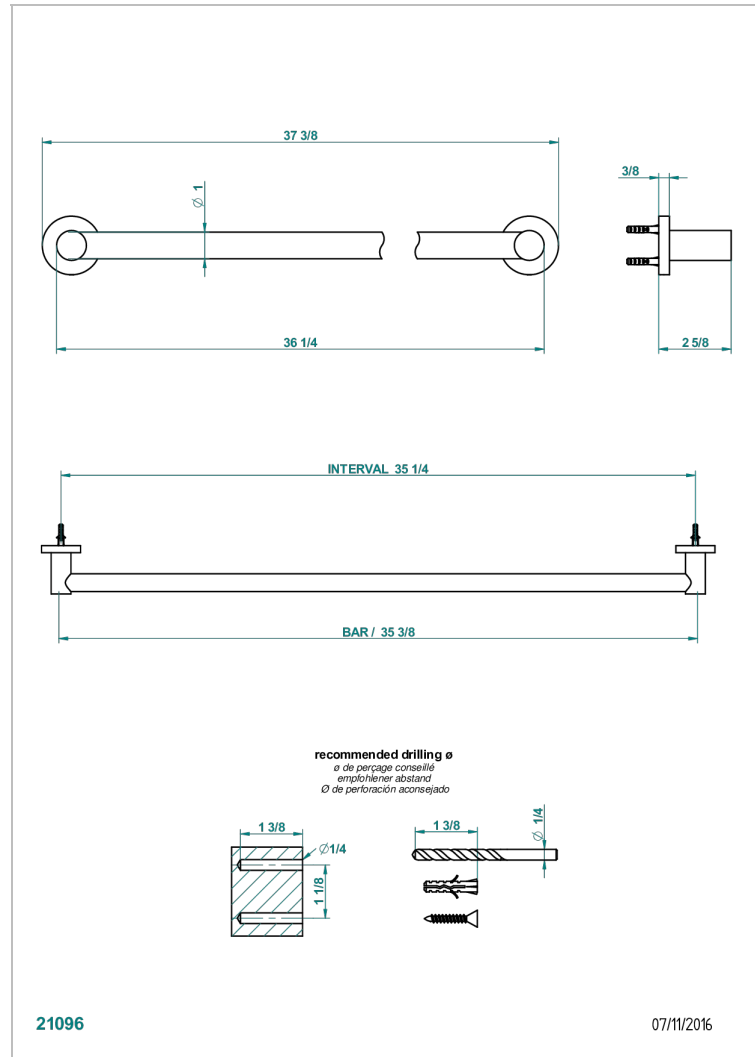

# SYSTEM SMOOTH METAL WITH LEVER

G9B-526

Badetuchstange 900 mm

THG<sup>®</sup>  
PARIS

## EIGENSCHAFTEN

- System Smooth Metal with lever
- Badetuchstange 900 mm