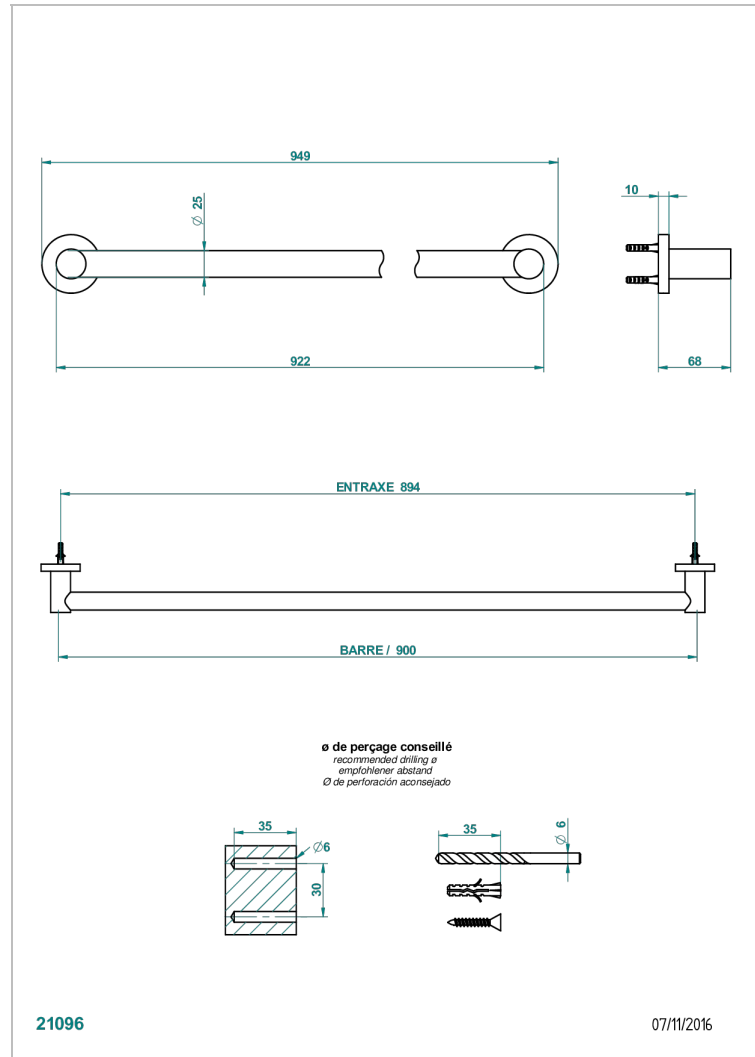

SYSTEM SMOOTH METAL WITH LEVER

G9B-526

Bath towel holder, length: 900 mm

THG[®]
PARIS

CHARACTERISTIC

- System Smooth Metal with lever
- Bath towel holder, length: 900 mm

AVAILABLE FINITIONS

Antique nickel - H28
Black ceram - D30
Blush PVD - H62
Brass color PVD - H49
Brown bronze color PVD - F33
Gold color PVD - H52