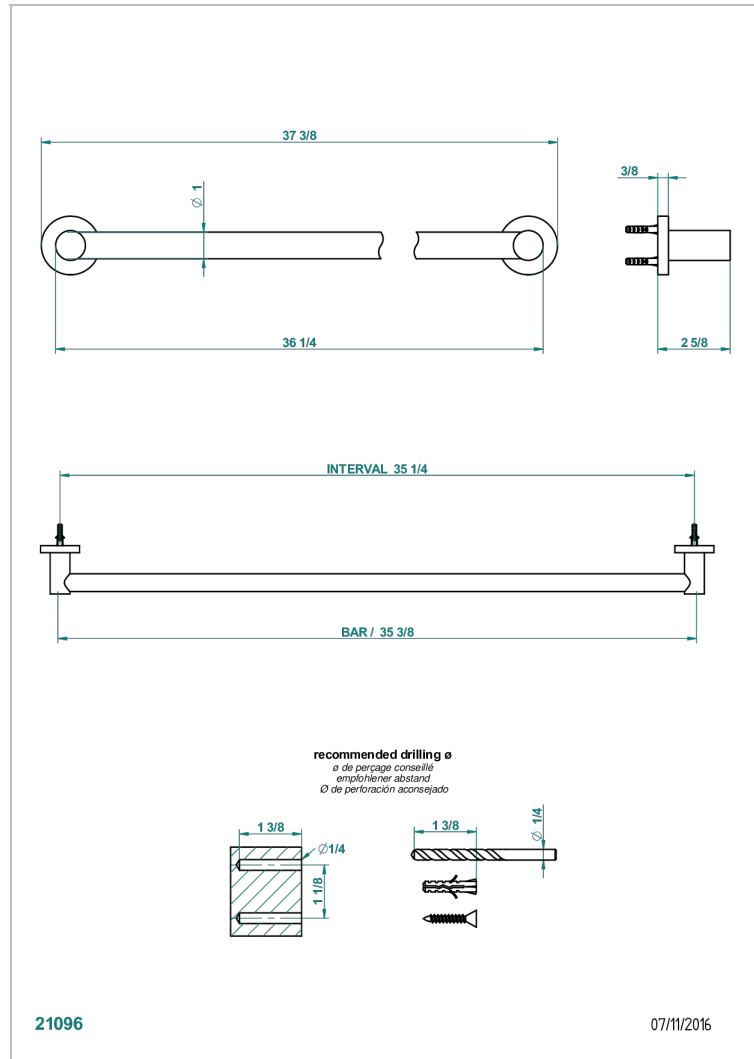

SYSTEM SMOOTH METAL WITH LEVER

G9B-526

Toallero lg 900 mm

THG[®]
PARIS

21096

07/11/2016

CARACTERÍSTICAS

- System Smooth Metal with lever
- Toallero lg 900 mm