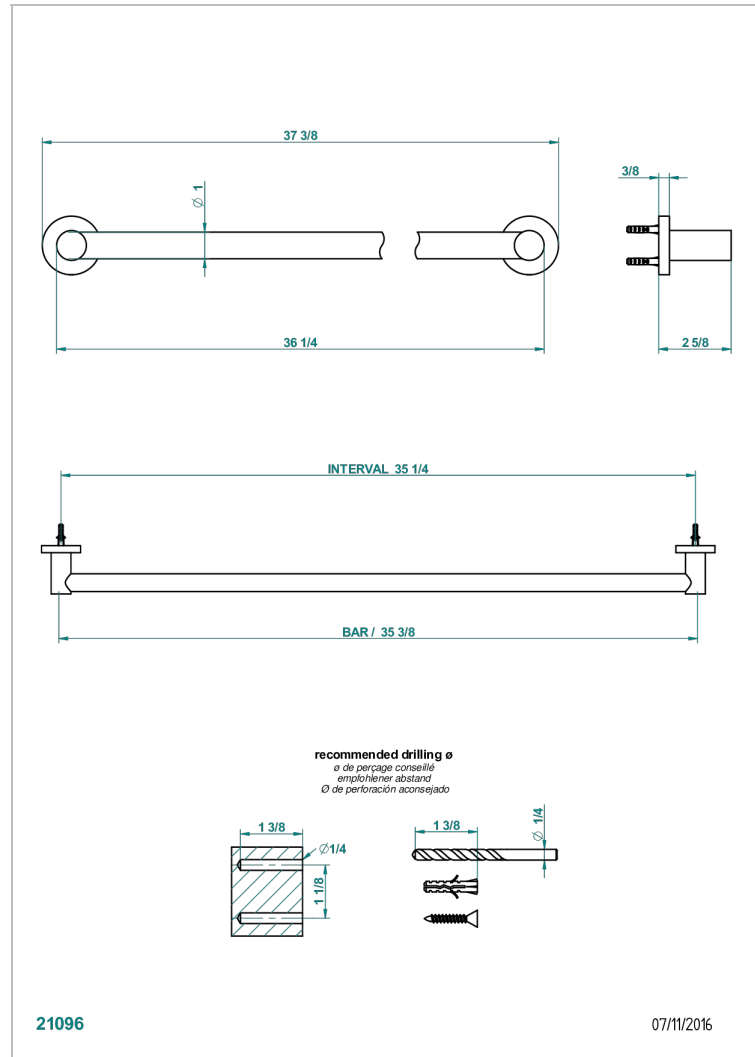

# SYSTEM SMOOTH METAL WITH LEVER

G9B-526

Bath towel holder, length: 900 mm

THG<sup>®</sup>  
PARIS

## CHARACTERISTIC

- System Smooth Metal with lever
- Bath towel holder, length: 900 mm