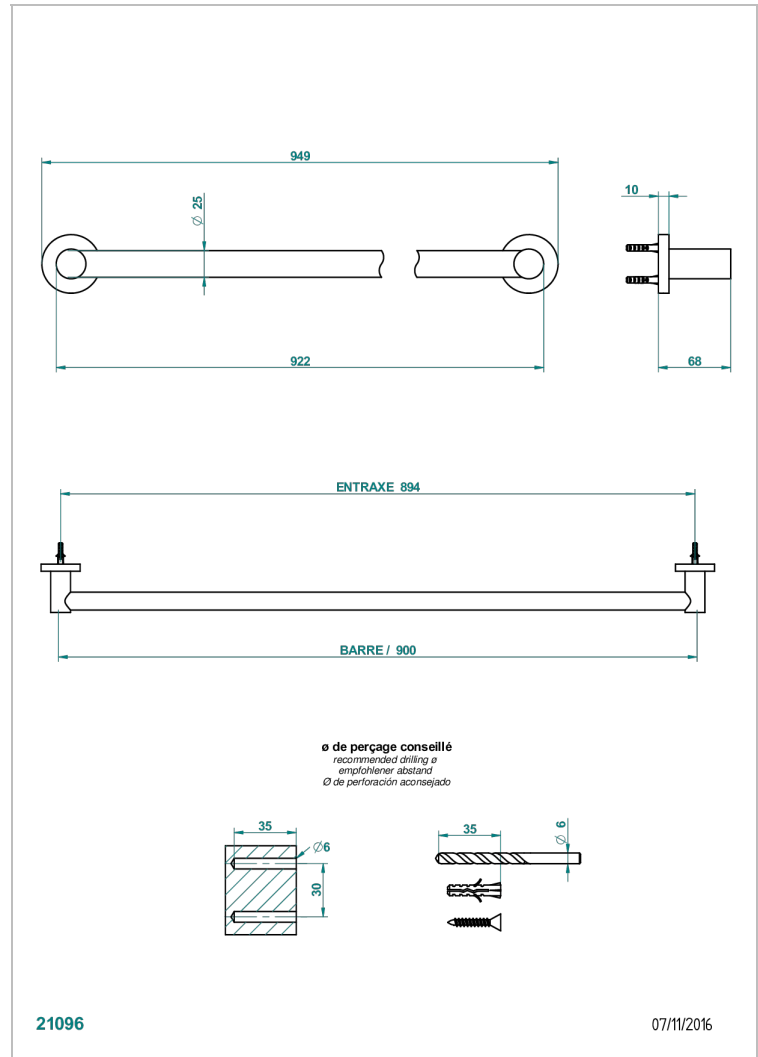

SYSTEM SMOOTH METAL

G9A-526

Towel bar, 35 1/2" long

THG[®]
PARIS

CHARACTERISTIC

- System Smooth Metal
- Towel bar, 35 1/2" long

AVAILABLE FINITIONS

Black ceram - D30
Blush PVD - H62
Brass color PVD - H49
Brown bronze color PVD - F33
Chrome polished - A02
Copper antique matt, coated - H07