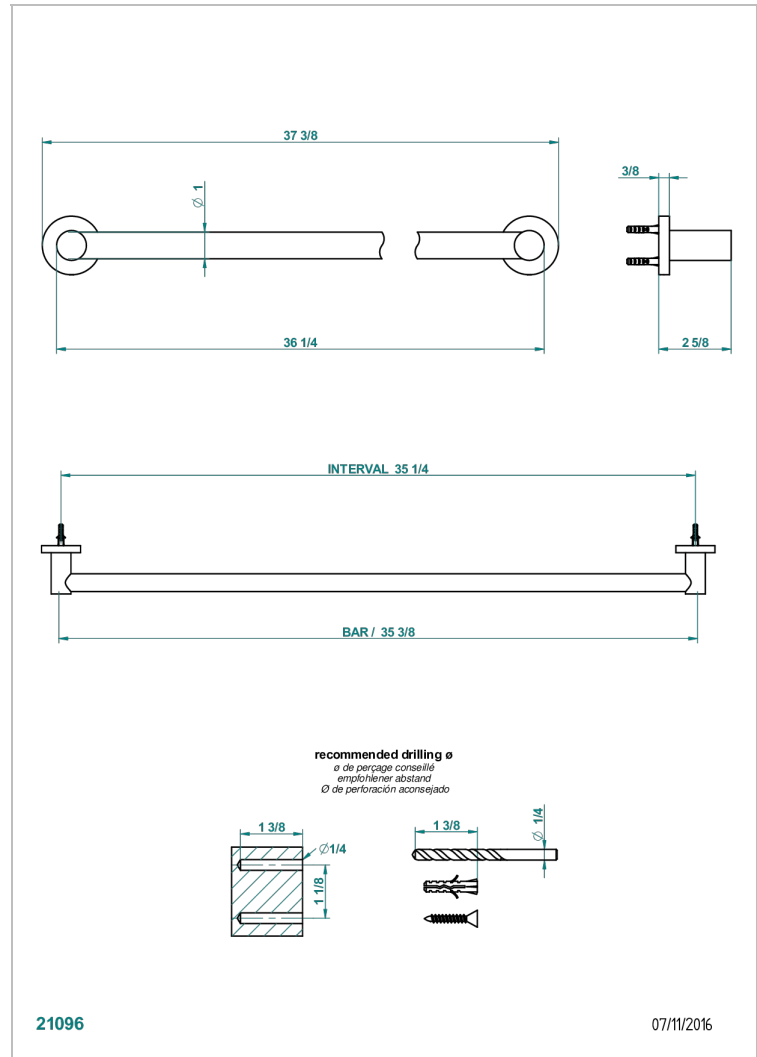

SYSTEM SMOOTH METAL

G9A-526

Towel bar, 35 1/2" long

THG[®]
PARIS

CHARACTERISTIC

- System Smooth Metal
- Towel bar, 35 1/2" long

AVAILABLE FINITIONS

Black ceram - D30
Blush PVD - H62
Brass color PVD - H49
Brown bronze color PVD - F33
Chrome polished - A02
Copper antique matt, coated - H07