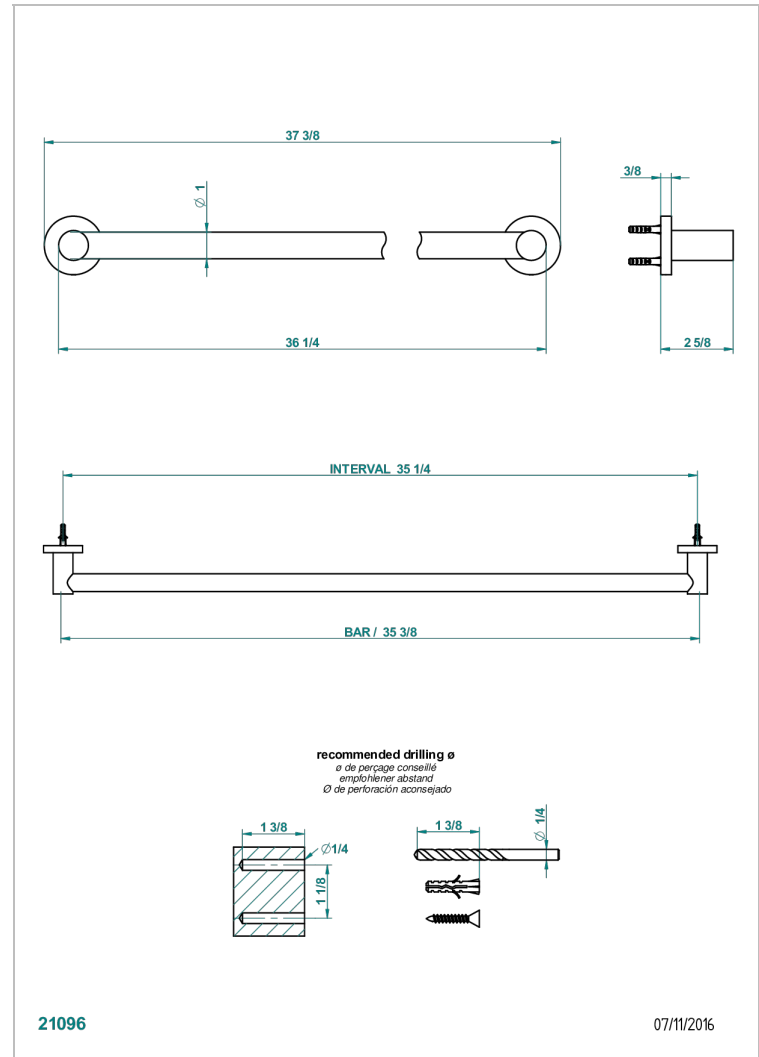

SYSTEM SMOOTH METAL

G9A-526

Bath towel holder, length: 900 mm

THG[®]
PARIS

21096

07/11/2016

CHARACTERISTIC

- System Smooth Metal
- Bath towel holder, length: 900 mm