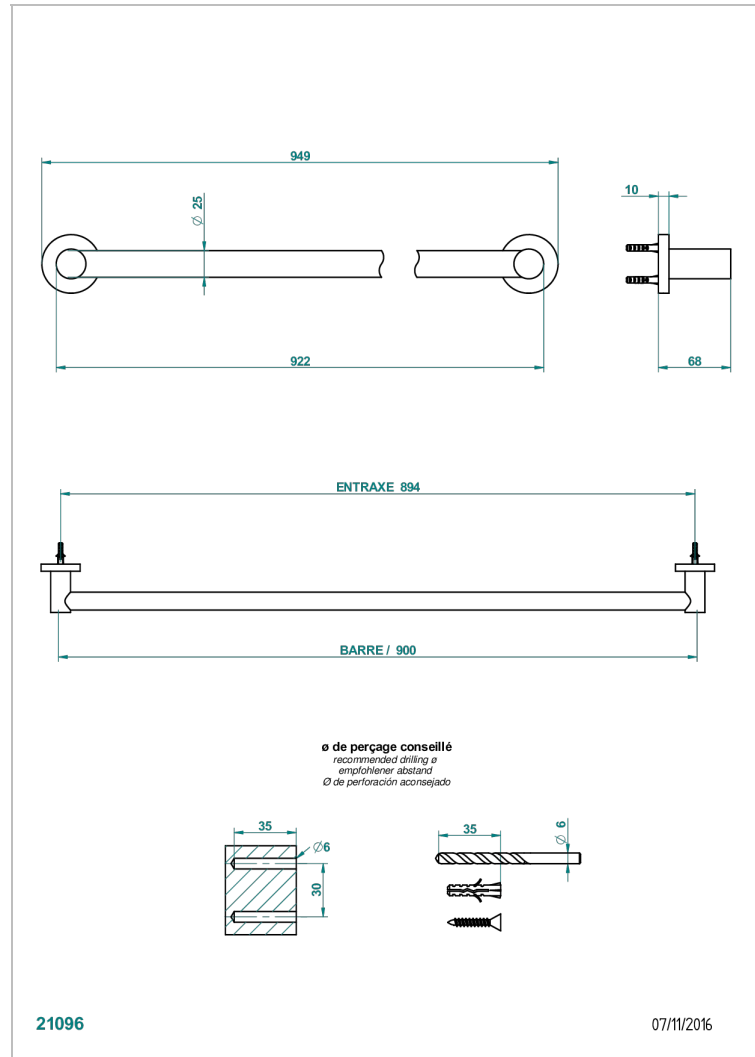

# SYSTEM SMOOTH METAL

G9A-526

Bath towel holder, length: 900 mm

THG<sup>®</sup>  
PARIS

## CHARACTERISTIC

- System Smooth Metal
- Bath towel holder, length: 900 mm