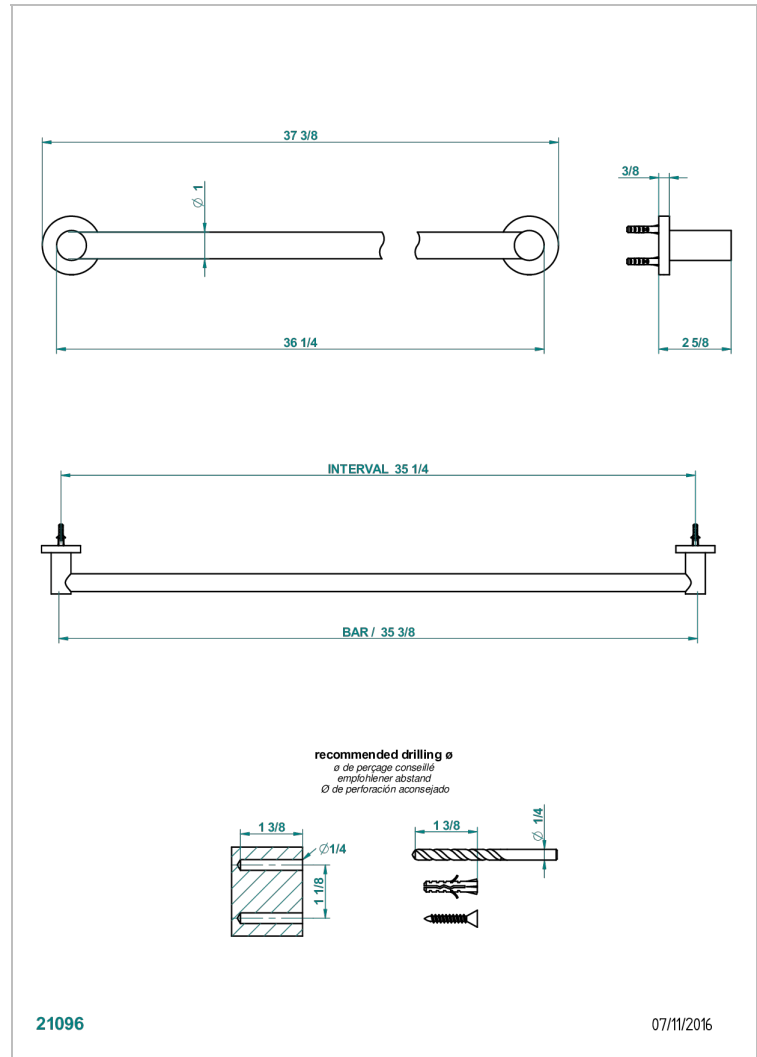

# SYSTEM SMOOTH METAL

G9A-526

Bath towel holder, length: 900 mm

THG<sup>®</sup>  
PARIS

## CHARACTERISTIC

- System Smooth Metal
- Bath towel holder, length: 900 mm