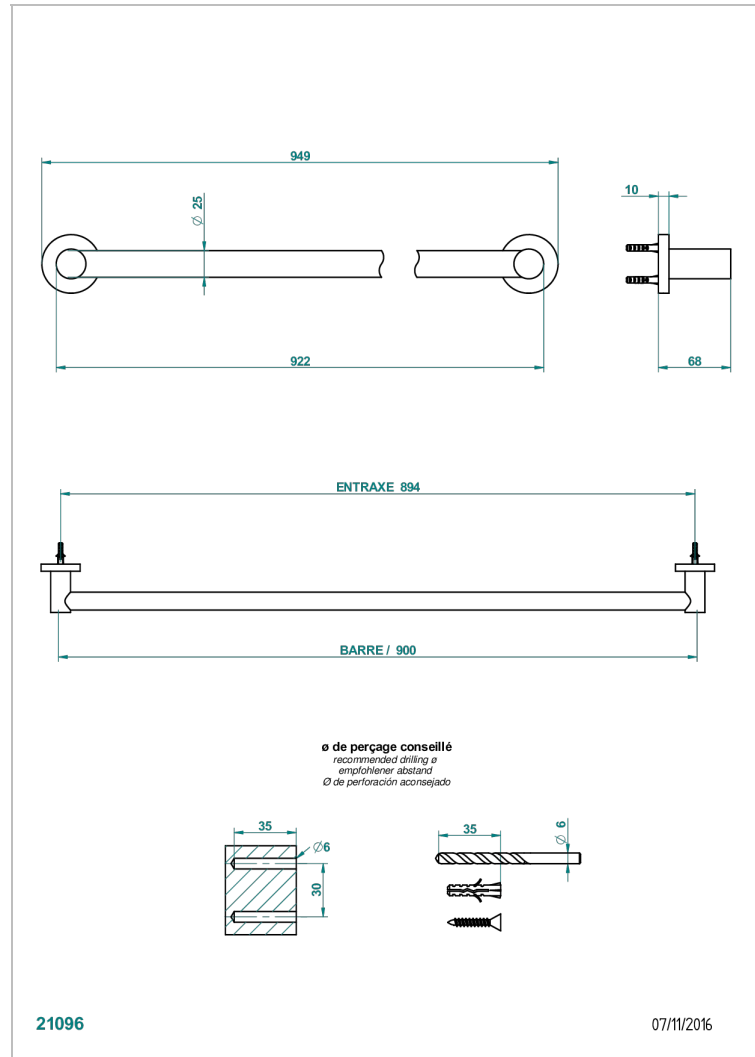

SYSTEM SMOOTH METAL

G9A-526

Bath towel holder, length: 900 mm

THG[®]
PARIS

CHARACTERISTIC

- System Smooth Metal
- Bath towel holder, length: 900 mm

AVAILABLE FINITIONS

Antique nickel - H28
Black ceram - D30
Blush PVD - H62
Brass color PVD - H49
Brown bronze color PVD - F33
Gold color PVD - H52