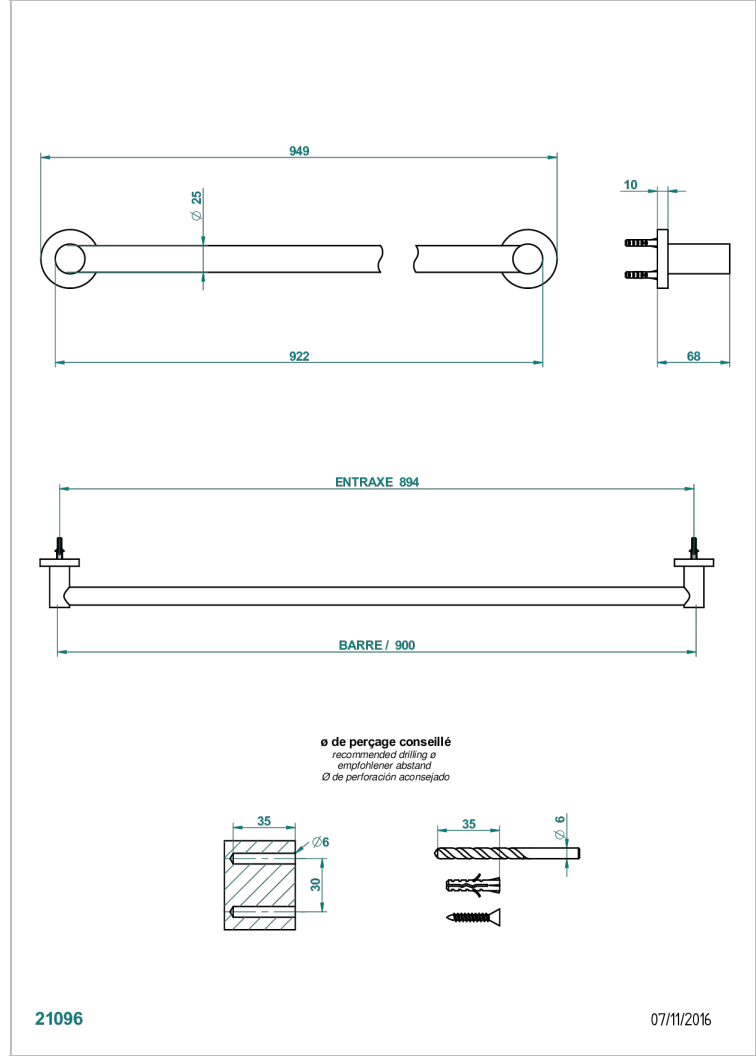

BONDI WITH LEVER

G7G-526

Bath towel holder, length: 900 mm

THG[®]
PARIS

CHARACTERISTIC

- Bondi with lever
- Bath towel holder, length: 900 mm

AVAILABLE FINITIONS

Antique nickel - H28
Black ceram - D30
Blush PVD - H62
Brass color PVD - H49
Brown bronze color PVD - F33
Gold color PVD - H52