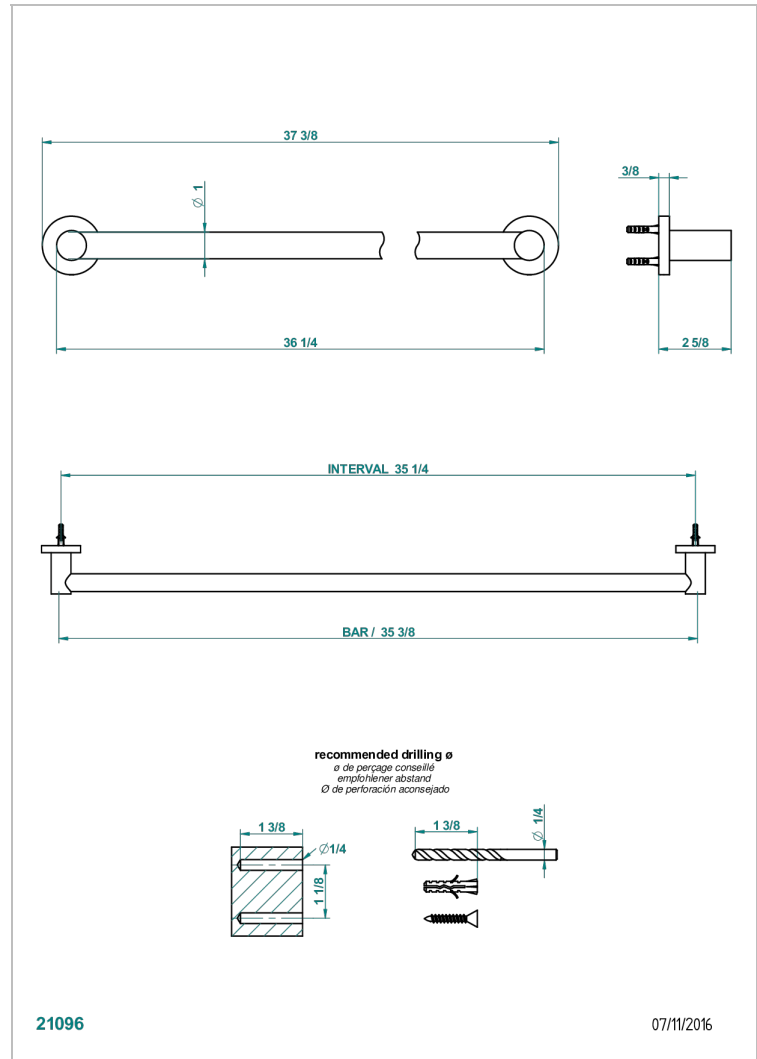

BONDI WITH LEVER

G7G-526

Bath towel holder, length: 900 mm

THG[®]
PARIS

CHARACTERISTIC

- Bondi with lever
- Bath towel holder, length: 900 mm

AVAILABLE FINITIONS

Antique nickel - H28
Black ceram - D30
Blush PVD - H62
Brass color PVD - H49
Brown bronze color PVD - F33
Gold color PVD - H52