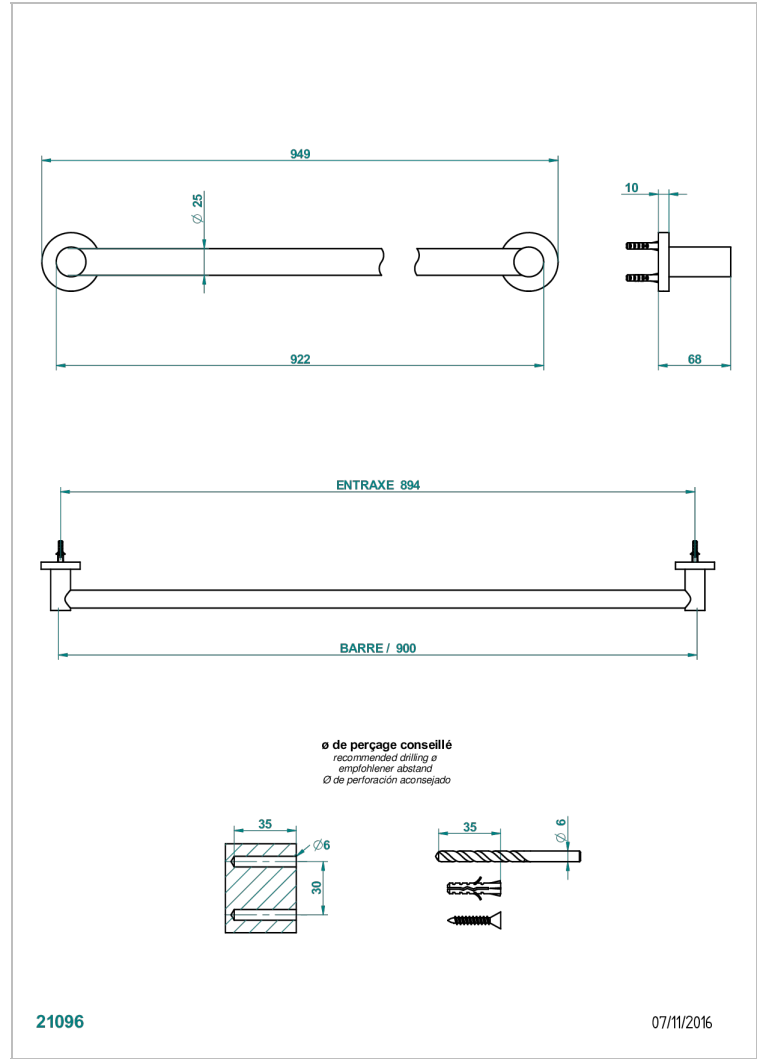

# BONDI WITH LEVER

G7G-526

Bath towel holder, length: 900 mm

THG<sup>®</sup>  
PARIS

## CHARACTERISTIC

- Bondi with lever
- Bath towel holder, length: 900 mm