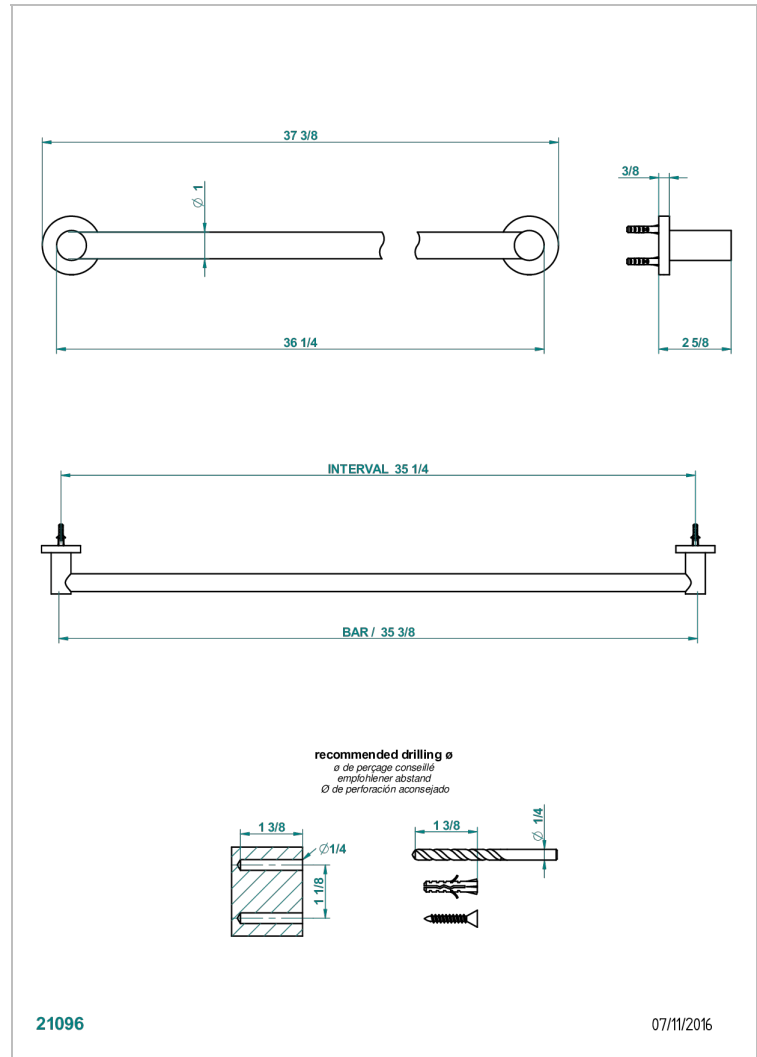

# BONDI WITH LEVER

G7G-526

Bath towel holder, length: 900 mm

THG<sup>®</sup>  
PARIS

## CHARACTERISTIC

- Bondi with lever
- Bath towel holder, length: 900 mm