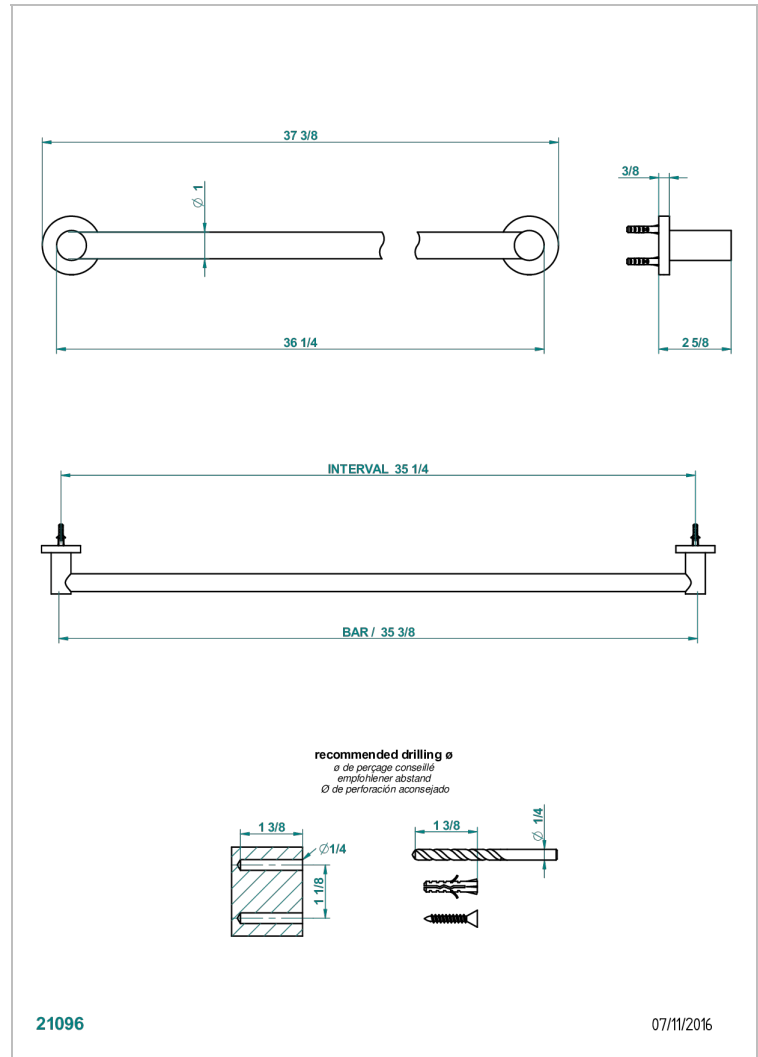

SPIRIT

G69-526

Bath towel holder, length: 900 mm

THG[®]
PARIS

CHARACTERISTIC

- Spirit
- Bath towel holder, length: 900 mm

AVAILABLE FINITIONS

Antique nickel - H28
Black ceram - D30
Blush PVD - H62
Brass color PVD - H49
Brown bronze color PVD - F33
Gold color PVD - H52