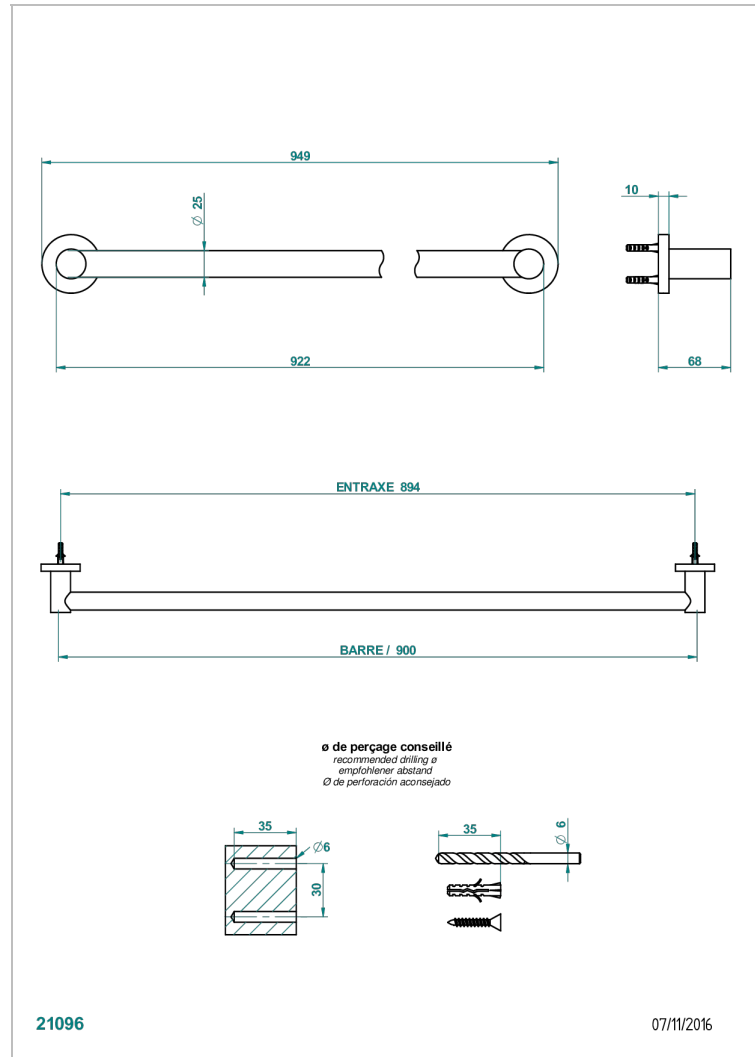

SPIRIT WITH LEVER HANDLES

G58-526

Towel bar, 35 1/2" long

THG[®]
PARIS

CHARACTERISTIC

- Spirit with lever handles
- Towel bar, 35 1/2" long

AVAILABLE FINITIONS

Black ceram - D30
Blush PVD - H62
Brass color PVD - H49
Brown bronze color PVD - F33
Chrome polished - A02
Chrome polished / gold polished - G02