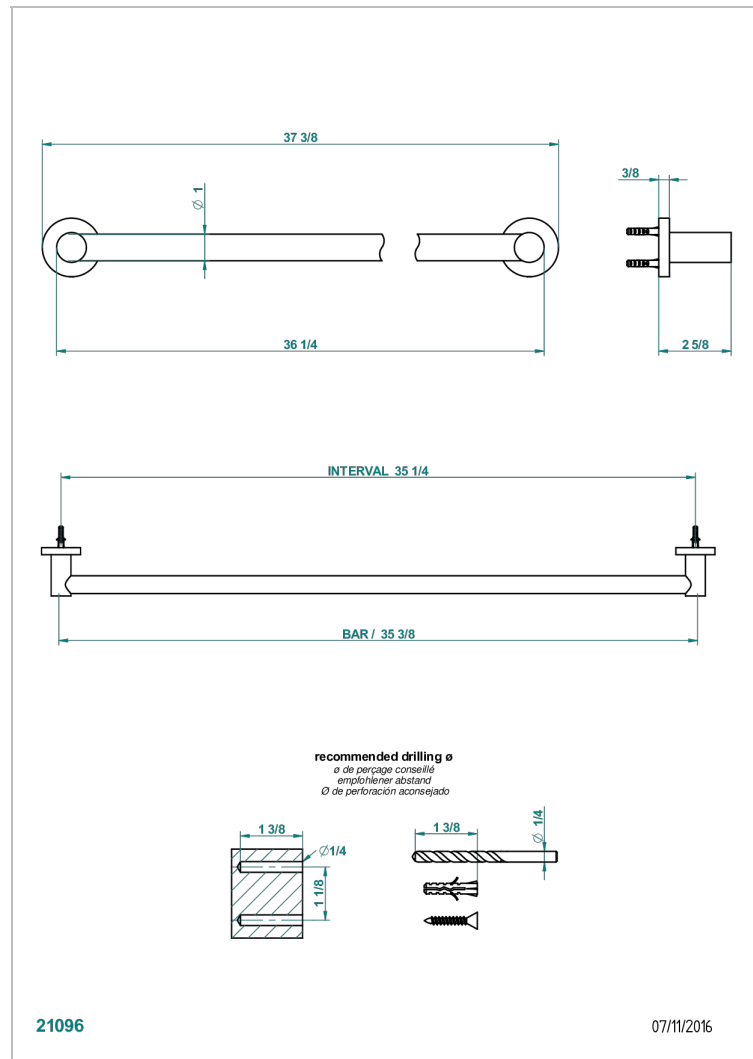

SPIRIT WITH LEVER HANDLES

G58-526

Towel bar, 35 1/2" long

THG[®]
PARIS

21096

07/11/2016

CHARACTERISTIC

- Spirit with lever handles
- Towel bar, 35 1/2" long