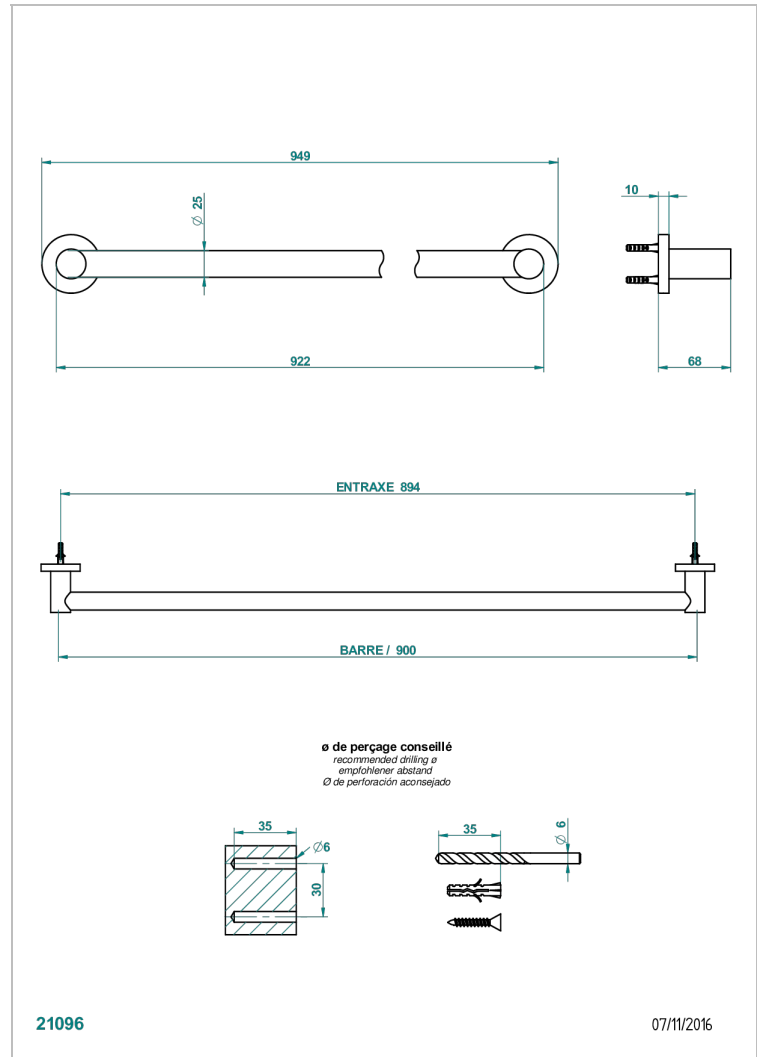

# BAMBOU CLEAR CRYSTAL

A35-526

Towel bar, 35 1/2" long

THG<sup>®</sup>  
PARIS

## CHARACTERISTIC

- BamboU Clear crystal
- Towel bar, 35 1/2" long