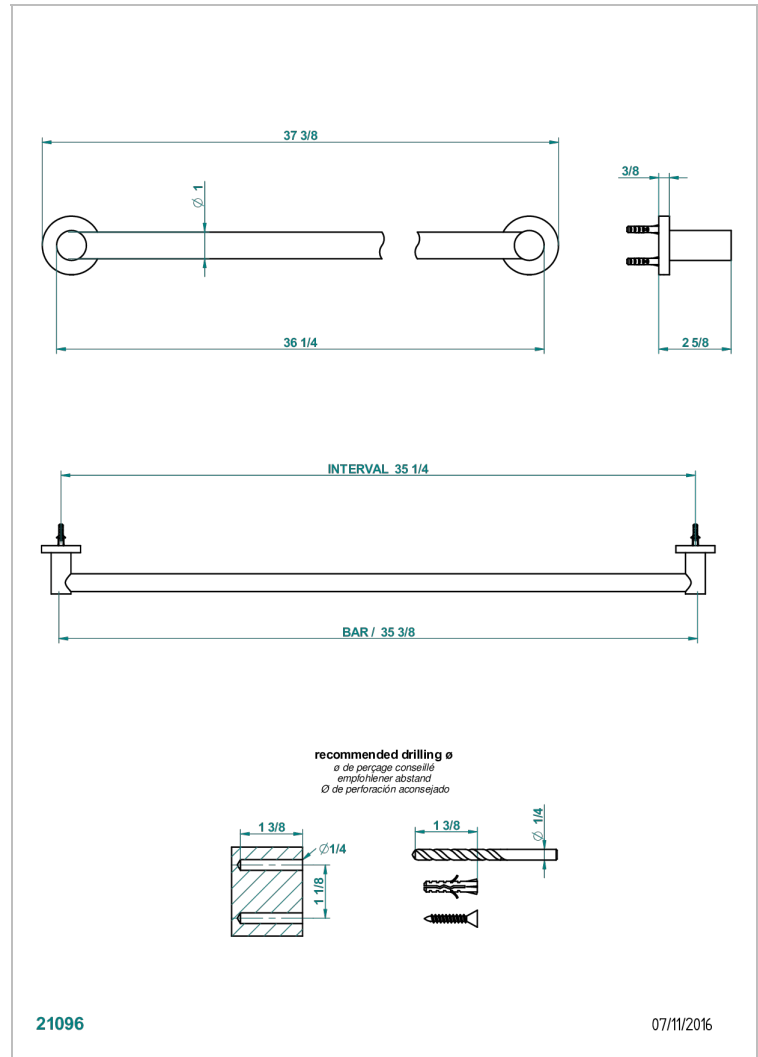

# BAMBOU CLEAR CRYSTAL

A35-526

Towel bar, 35 1/2" long

THG<sup>®</sup>  
PARIS

## CHARACTERISTIC

- BamboU Clear crystal
- Towel bar, 35 1/2" long