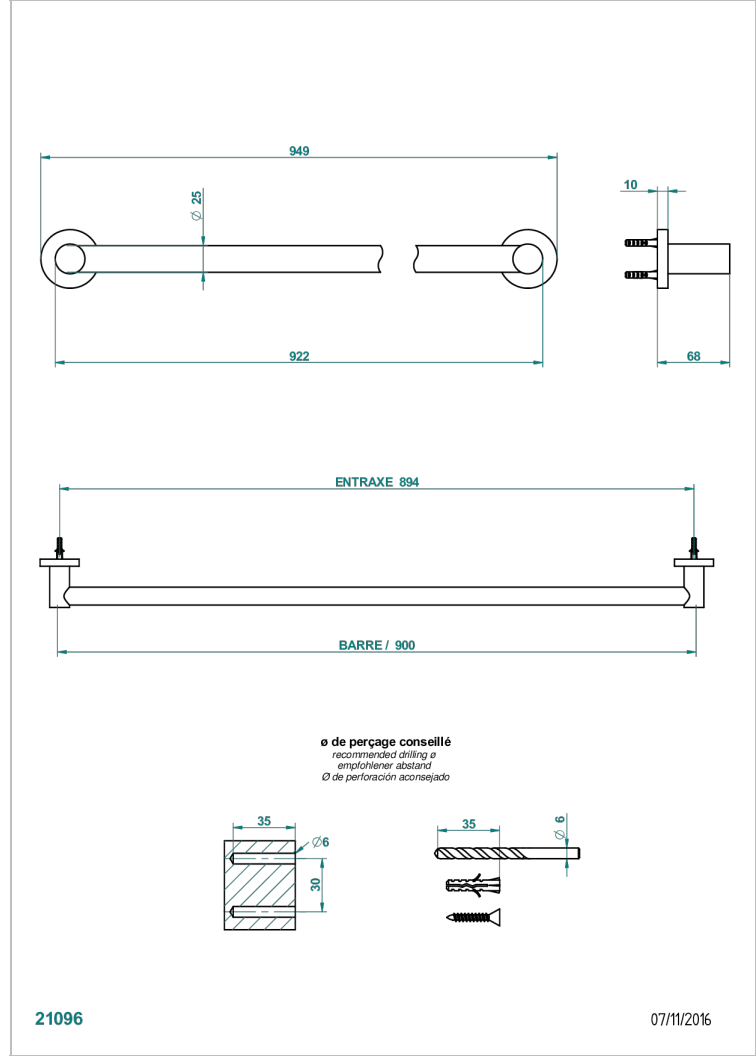

BAMBOU CLEAR CRYSTAL

A35-526

Bath towel holder, length: 900 mm

THG[®]
PARIS

CHARACTERISTIC

- Bambo Clear crystal
- Bath towel holder, length: 900 mm

AVAILABLE FINITIONS

Antique nickel - H28
Black ceram - D30
Blush PVD - H62
Brass color PVD - H49
Brown bronze color PVD - F33
Gold color PVD - H52