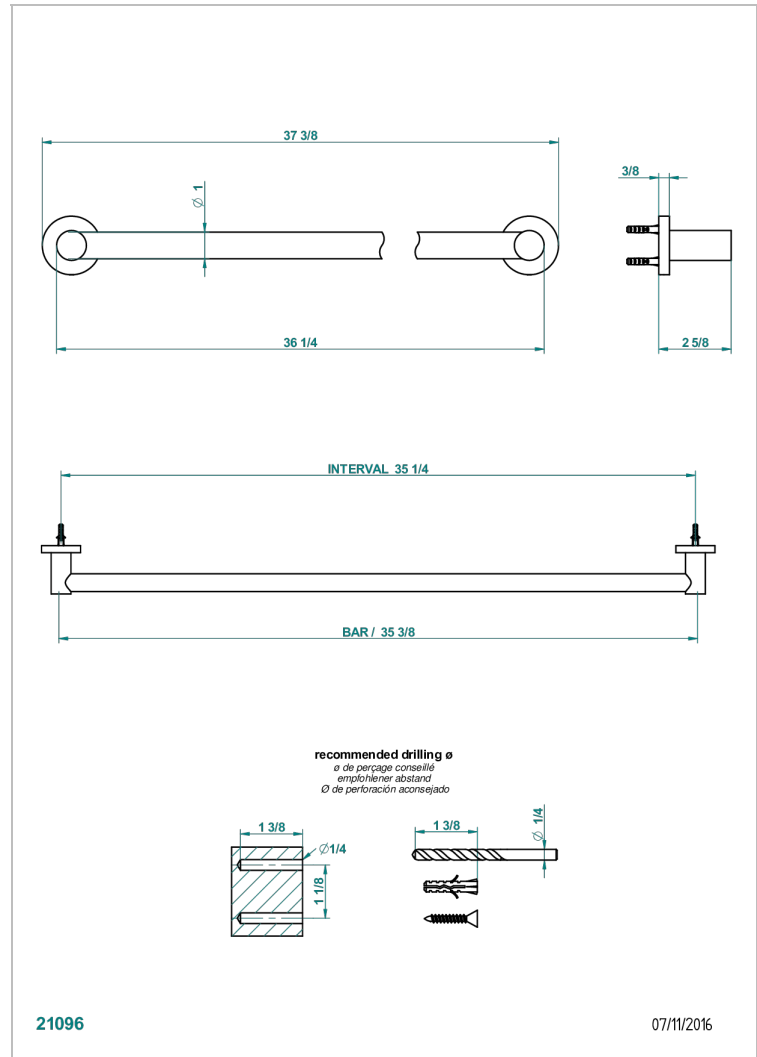

# BAMBOU CLEAR CRYSTAL

A35-526

Bath towel holder, length: 900 mm

THG<sup>®</sup>  
PARIS

## CHARACTERISTIC

- BamboU Clear crystal
- Bath towel holder, length: 900 mm