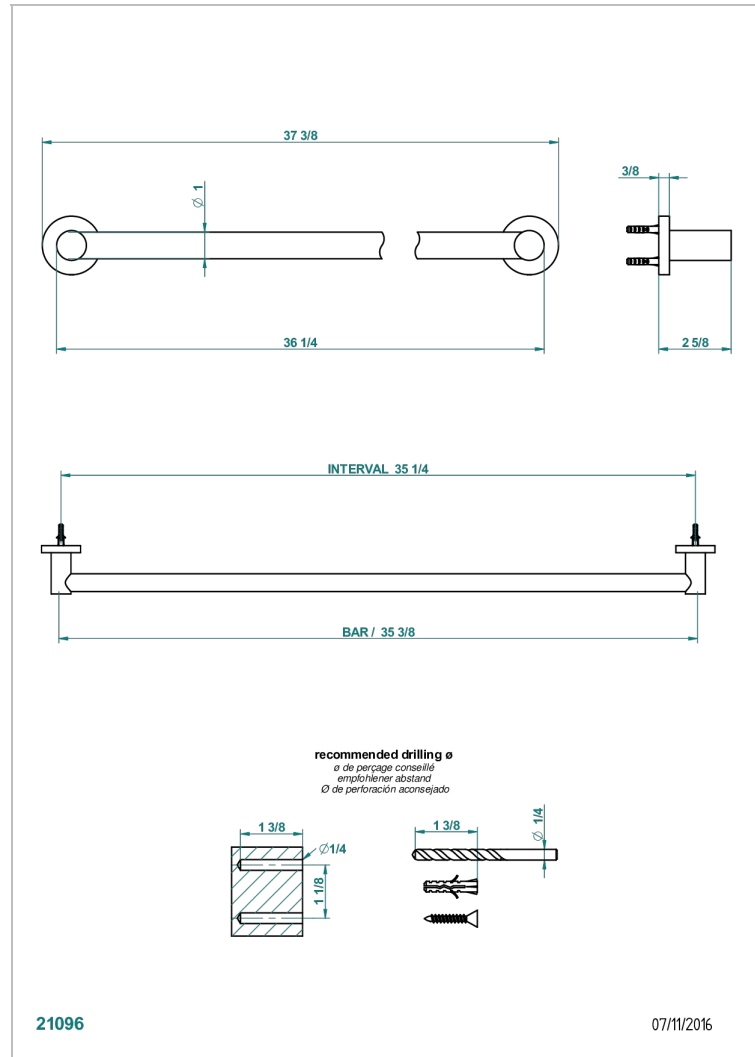

BAMBOU AMBER CRYSTAL

A34-526

Towel bar, 35 1/2" long

THG[®]
PARIS

CHARACTERISTIC

- BamboU Amber crystal
- Towel bar, 35 1/2" long

AVAILABLE FINITIONS

Black ceram - D30
Blush PVD - H62
Brass color PVD - H49
Brown bronze color PVD - F33
Chrome polished - A02
Chrome polished / gold polished - G02