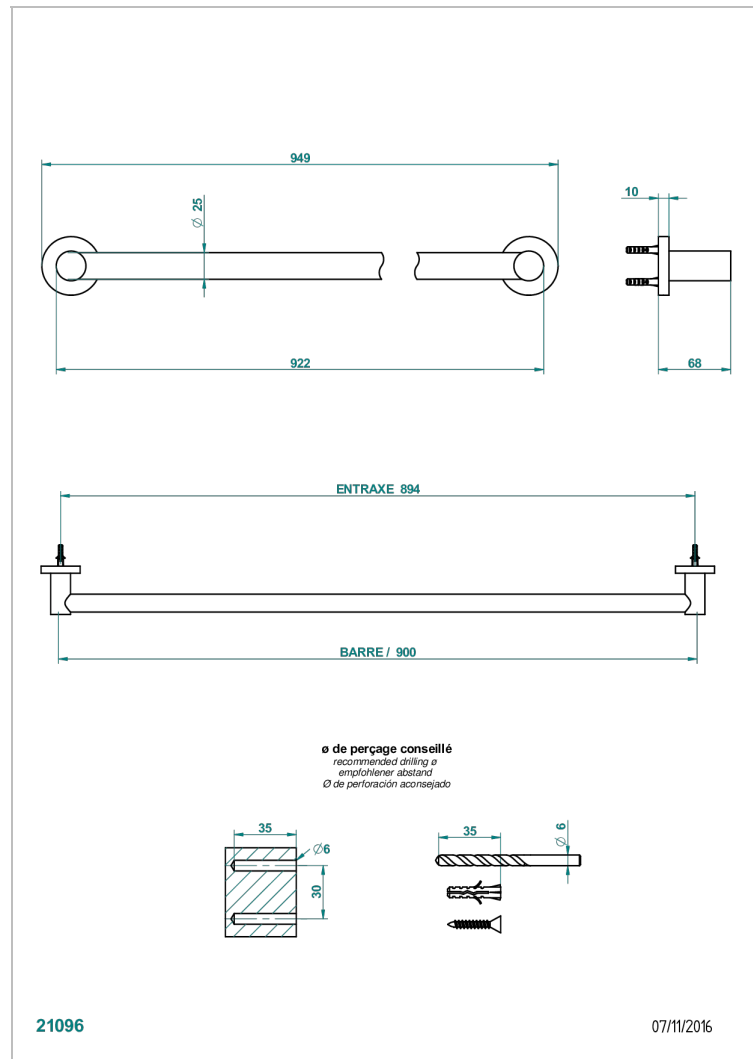

BAMBOU AMBER CRYSTAL

A34-526

Bath towel holder, length: 900 mm

THG[®]
PARIS

CHARACTERISTIC

- BamboU Amber crystal
- Bath towel holder, length: 900 mm

AVAILABLE FINITIONS

Antique nickel - H28
Black ceram - D30
Blush PVD - H62
Brass color PVD - H49
Brown bronze color PVD - F33
Gold color PVD - H52