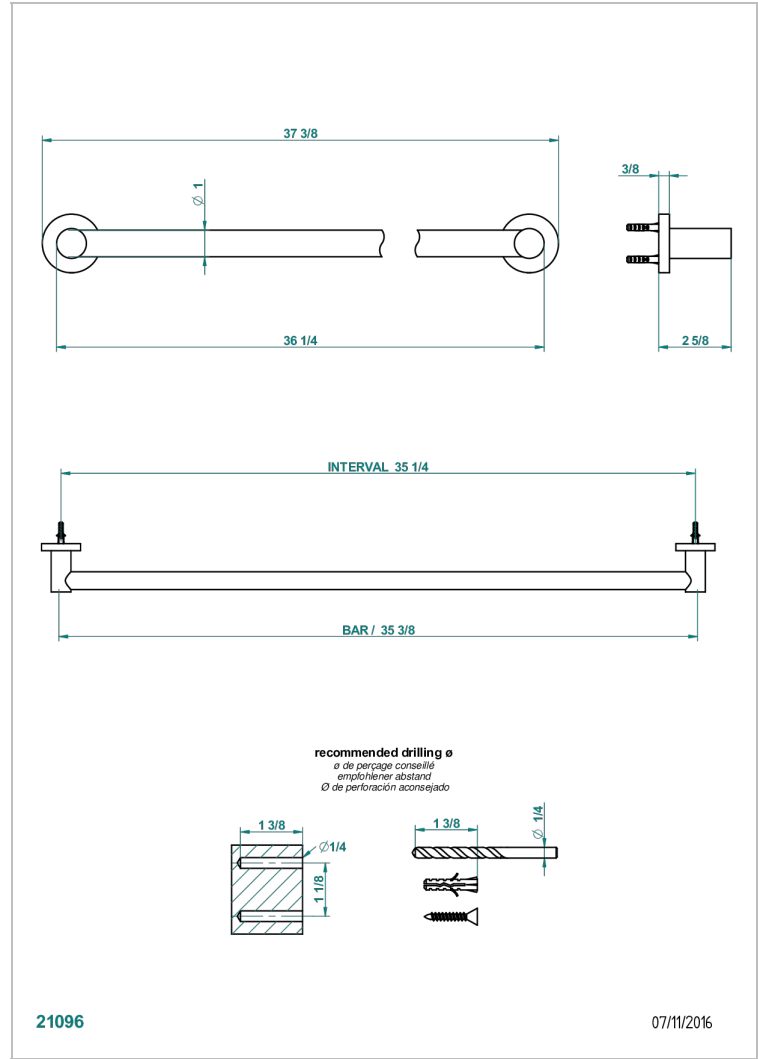

BAMBOU AMBER CRYSTAL

A34-526

Bath towel holder, length: 900 mm

THG[®]
PARIS

CHARACTERISTIC

- BamboU Amber crystal
- Bath towel holder, length: 900 mm

AVAILABLE FINITIONS

Antique nickel - H28
Black ceram - D30
Blush PVD - H62
Brass color PVD - H49
Brown bronze color PVD - F33
Gold color PVD - H52