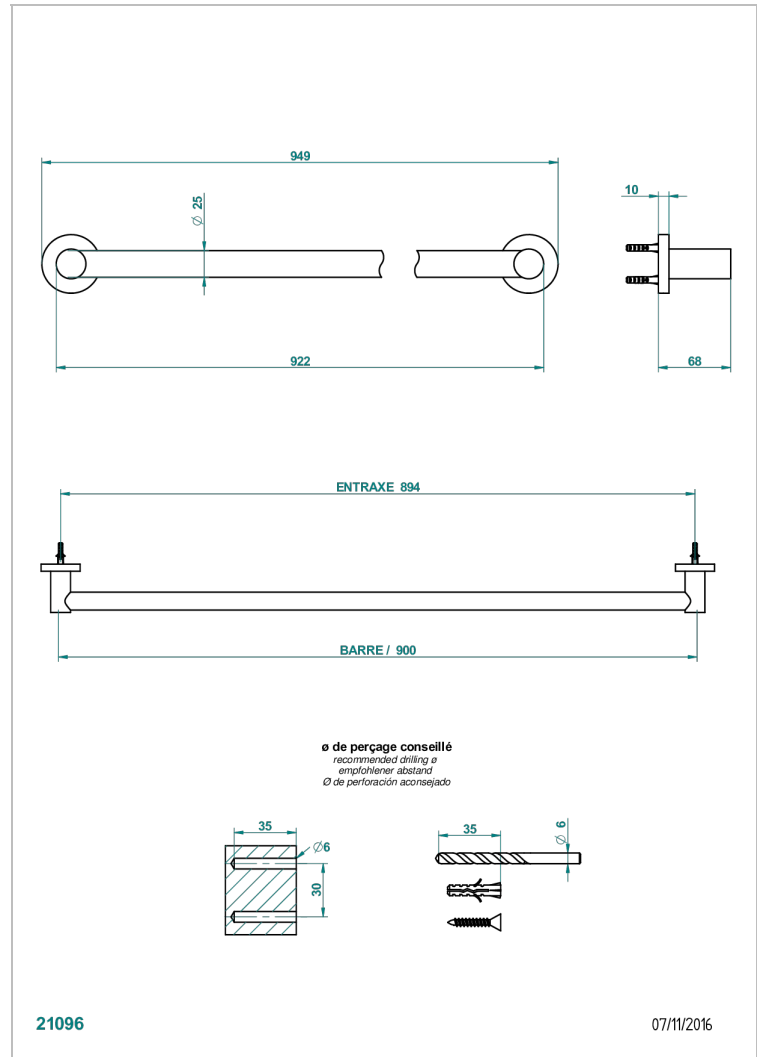

BAMBOU AMBER CRYSTAL

A34-526

Bath towel holder, length: 900 mm

THG[®]
PARIS

CHARACTERISTIC

- BamboU Amber crystal
- Bath towel holder, length: 900 mm

AVAILABLE FINITIONS

Antique nickel - H28
Black ceram - D30
Blush PVD - H62
Brass color PVD - H49
Brown bronze color PVD - F33
Gold color PVD - H52