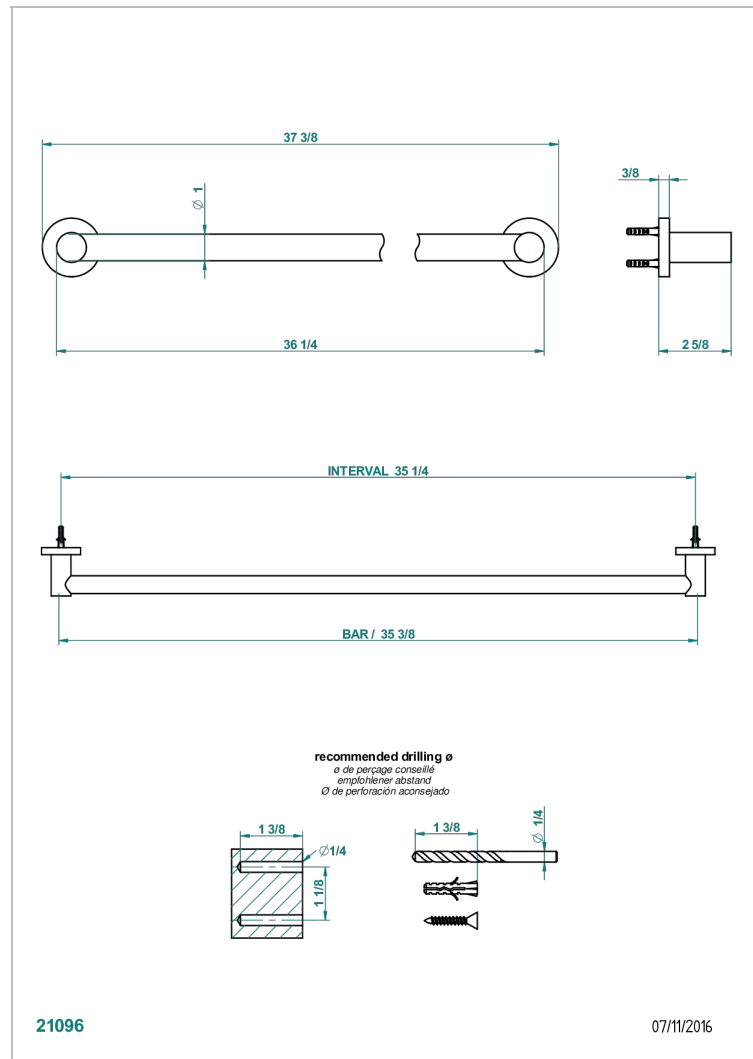

BAMBOU AMBER CRYSTAL

A34-526

Bath towel holder, length: 900 mm

21096

07/11/2016

CHARACTERISTIC

- BamboU Amber crystal
- Bath towel holder, length: 900 mm

AVAILABLE FINITIONS